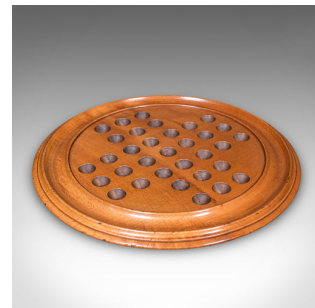

Vintage Solitaire Board, English Yew, Glass Marbles, Game Set, Mid Century, 1960

DESCRIPTION

Our Stock # 26066

This is a vintage solitaire board. An English, yew wood and glass marble game set, dating to the mid 20th century, circa 1960.

- A delightful set, ideal for passing away the hours in the home, public house or garden
- Presents a desirable aged patina, gently play worn commensurate with age
- Skilfully turned yew wood board presents rich russet hues and fine grain interest
- 32 tactile black marbles, each enhanced with colourful stripe detail

This is a wonderful mid century solitaire game set, with vintage appeal. Ideal for decorative display, or hours of fun beneath the sunshine, or within the lounge. Delivered ready to enjoy.

Search [London Fine for #26066](#) , or scan the QR code for more photos and details

DIMENSIONS

Max Width: 26.5cm (10.5")

Max Depth: 26.5cm (10.5")

Max Height: 2cm (.75")

LIST PRICE

£295.00