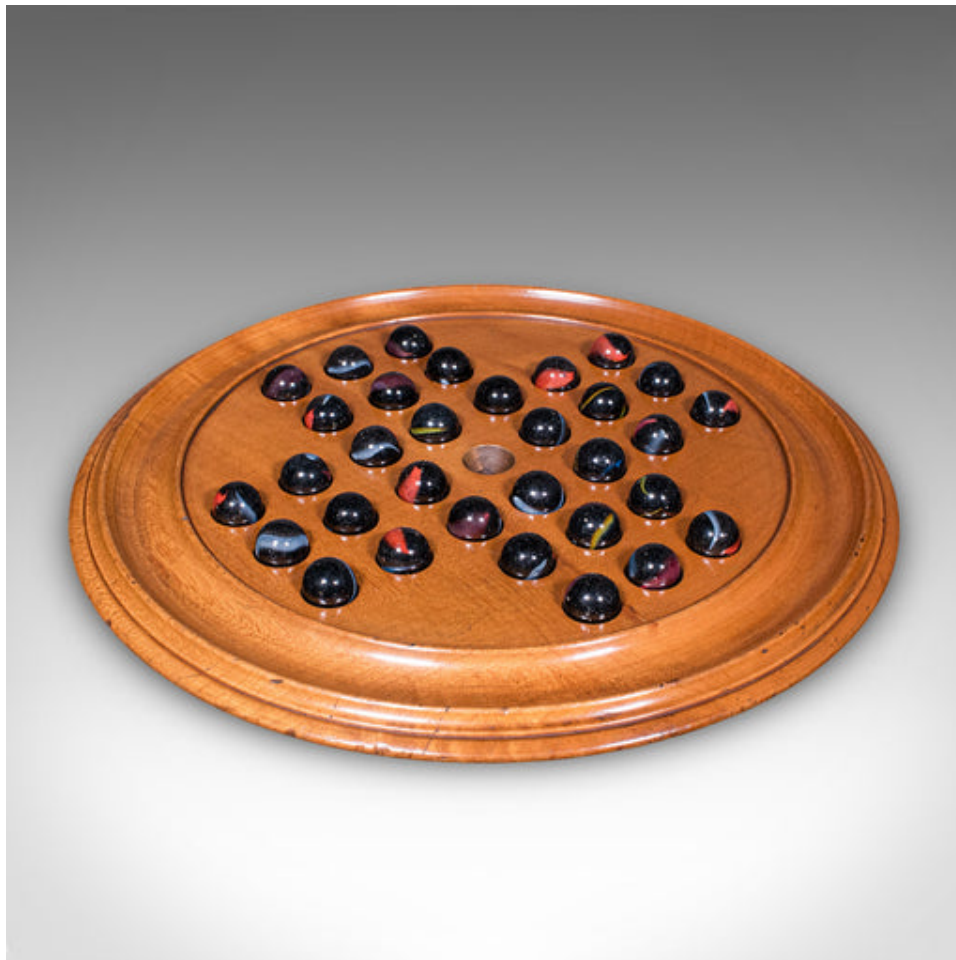

Vintage Solitaire Board, English Yew, Glass Marbles, Game Set, Mid Century, 1960

DESCRIPTION

Our Stock # 26066

This is a vintage solitaire board. An English, yew wood and glass marble game set, dating to the mid 20th century, circa 1960.

- A delightful set, ideal for passing away the hours in the home, public house or garden
- Presents a desirable aged patina, gently play worn commensurate with age
- Skilfully turned yew wood board presents rich russet hues and fine grain interest
- 32 tactile black marbles, each enhanced with colourful stripe detail

This is a wonderful mid century solitaire game set, with vintage appeal. Ideal for decorative display, or hours of fun beneath the sunshine, or within the lounge. Delivered ready to enjoy.

Search [London Fine for #26066](#) , or scan the QR code for more photos and details

DIMENSIONS

Max Width: 26.5cm (10.5")

Max Depth: 26.5cm (10.5")

Max Height: 2cm (.75")

LIST PRICE

£295.00