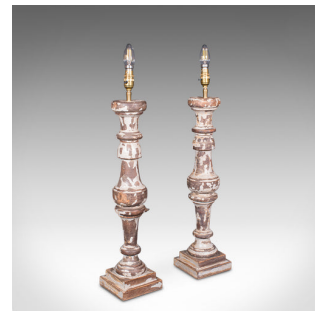

Pair of Antique Lamp Bases, English, Painted Pine Electric Light, Late Victorian

**DESCRIPTION**

Our Stock # 18.8803  
This is a pair of antique lamp bases. An English, turned and painted pine electric light, dating to the late Victorian period, circa 1900.

- Delightful late Victorian candlesticks, professionally modernised with electric lighting
- Presenting a desirable aged patina, gently time worn from decades of careful use
- Tastefully crafted in pine with remnants of white paint
- Traditional turned forms with cups and collar detail in the classic taste
- Ready to accept a lamp shade to personal preference
- Converted to take a standard small bayonet mount light bulb
- Each lamp replete with a generous length of quality cable
- approximately 1.75m (69")
- Fitted with a British Standards compliant, UK 3-pin Type G plug

Search [London Fine for #18.8803](#) , or scan the QR code for more photos and details

**DIMENSIONS**

Max Width: 15cm (6")  
Max Depth: 14.5cm (5.75")  
Max Height: 69.5cm (27.25")

**LIST PRICE**

£695.00