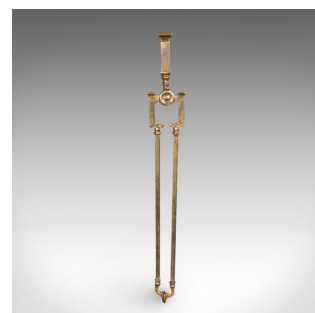

Trio of Antique Fireside Tools, English, Brass, Poker, Tongs, Shovel, Victorian

DESCRIPTION

Our Stock # 25999

This is a trio of antique fireside tools. An English, brass poker, coal shovel and tongs companion set, dating to the Victorian period, circa 1900.

- Of good size with attractive tonality and Aesthetic Movement overtones
- Each displaying a desirable aged patina throughout, with gently time-worn handles
- Quality brass presents bright golden tones with a pleasingly reflective finish
- Bold square handles with Doric inspired capital adornments to the ends
- Each piece continuing the geometric motif with a fascinating squared shaft

This is an appealing trio of antique fireside tools, suitable for all fuel types and an elegant addition to the fireside. Delivered ready to use.

Search [London Fine for #25999](#) , or scan the QR code for more photos and details

DIMENSIONS

- Shovel Width: 13cm (5")
- Shovel Depth: 6cm (2.25")
- Shovel Height: 71cm (28")
- Tongs Width: 9.5cm (3.75")
- Tongs Depth: 3.5cm (1.5")
- Tongs Height: 71.5cm (28.25")
- Poker Width: 3.5cm (1.5")
- Poker Depth: 3.5cm (1.5")
- Poker Height: 70cm (27.5")