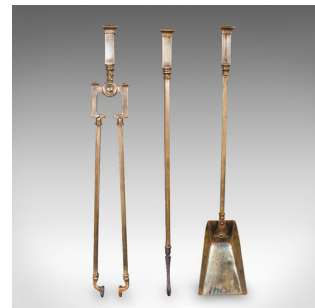

Trio of Antique Fireside Tools, English, Brass, Poker, Tongs, Shovel, Victorian

DESCRIPTION

Our Stock # 25999

This is a trio of antique fireside tools. An English, brass poker, coal shovel and tongs companion set, dating to the Victorian period, circa 1900.

- Of good size with attractive tonality and Aesthetic Movement overtones
- Each displaying a desirable aged patina throughout, with gently time-worn handles
- Quality brass presents bright golden tones with a pleasingly reflective finish
- Bold square handles with Doric inspired capital adornments to the ends
- Each piece continuing the geometric motif with a fascinating squared shaft

This is an appealing trio of antique fireside tools, suitable for all fuel types and an elegant addition to the fireside. Delivered ready to use.

Search [London Fine for #25999](#) , or scan the QR code for more photos and details

DIMENSIONS

- Shovel Width: 13cm (5")
- Shovel Depth: 6cm (2.25")
- Shovel Height: 71cm (28")
- Tongs Width: 9.5cm (3.75")
- Tongs Depth: 3.5cm (1.5")
- Tongs Height: 71.5cm (28.25")
- Poker Width: 3.5cm (1.5")
- Poker Depth: 3.5cm (1.5")
- Poker Height: 70cm (27.5")