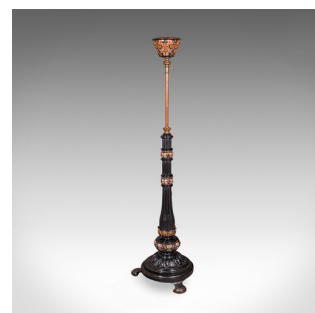

Antique Hanging Plant Stand, English, Aesthetic Movement, Adjustable, Victorian

DESCRIPTION

Our Stock # 26069

This is an antique hanging plant stand. An English, ebonised mahogany and brass parcel gilt height adjustable Aspidistra or fruiting vine planter in Aesthetic Movement taste, dating to the late Victorian period, circa 1885.

- Exceptional example of parcel gilt decoration and delightfully adjustable
- Presents a desirable aged patina and in gently time-worn antique order
- Deep ebonised tones accentuate the turned and collared frame and circular base
- Gilt detail adds a distinguished contrast with warm golden hues
- Glazed ceramic planter dish adorned with hand-painted foliate relief
- Set upon a rising pole, activated with a rare and pleasing push lever action
- Fully extended, the planter sits at a height of 6' 3" - ideal for suspending trailing vines
 - Inner diameter narrows to a minimum of 4" giving potential for hosting larger candles
- Bead and shell detail adorns the fluted support stand in colourful ceramic bulbs

DIMENSIONS

Max Width: 46cm (18")
 Max Depth: 46cm (18")
 Minimum Height: 130.5cm (51.5")
 Maximum Height: 192cm (75.5")

LIST PRICE

£3,950.00

Search [London Fine for #26069](#) , or scan the QR code for more photos and details