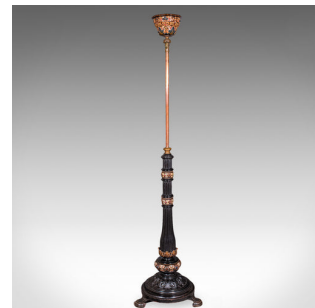

Antique Hanging Plant Stand, English, Aesthetic Movement, Adjustable, Victorian

DESCRIPTION

Our Stock # 26069

This is an antique hanging plant stand. An English, ebonised mahogany and brass parcel gilt height adjustable Aspidistra or fruiting vine planter in Aesthetic Movement taste, dating to the late Victorian period, circa 1885.

- Exceptional example of parcel gilt decoration and delightfully adjustable
- Presents a desirable aged patina and in gently time-worn antique order
- Deep ebonised tones accentuate the turned and collared frame and circular base
- Gilt detail adds a distinguished contrast with warm golden hues
- Glazed ceramic planter dish adorned with hand-painted foliate relief
- Set upon a rising pole, activated with a rare and pleasing push lever action
- Fully extended, the planter sits at a height of 6' 3" - ideal for suspending trailing vines
 - Inner diameter narrows to a minimum of 4" giving potential for hosting larger candles
- Bead and shell detail adorns the fluted support stand in colourful ceramic bulbs

DIMENSIONS

Max Width: 46cm (18")
 Max Depth: 46cm (18")
 Minimum Height: 130.5cm (51.5")
 Maximum Height: 192cm (75.5")

LIST PRICE

£3,950.00

Search [London Fine for #26069](#) , or scan the QR code for more photos and details