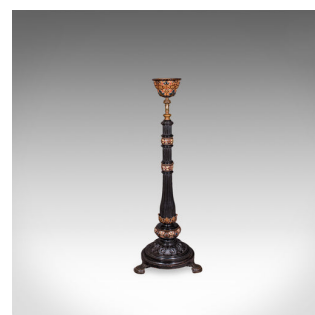

Antique Hanging Plant Stand, English, Aesthetic Movement, Adjustable, Victorian

DESCRIPTION

Our Stock # 26069

This is an antique hanging plant stand. An English, ebonised mahogany and brass parcel gilt height adjustable Aspidistra or fruiting vine planter in Aesthetic Movement taste, dating to the late Victorian period, circa 1885.

- Exceptional example of parcel gilt decoration and delightfully adjustable
- Presents a desirable aged patina and in gently time-worn antique order
- Deep ebonised tones accentuate the turned and collared frame and circular base
- Gilt detail adds a distinguished contrast with warm golden hues
- Glazed ceramic planter dish adorned with hand-painted foliate relief
- Set upon a rising pole, activated with a rare and pleasing push lever action
- Fully extended, the planter sits at a height of 6' 3" - ideal for suspending trailing vines
 - Inner diameter narrows to a minimum of 4" giving potential for hosting larger candles
- Bead and shell detail adorns the fluted support stand in colourful ceramic bulbs

DIMENSIONS

Max Width: 46cm (18")
 Max Depth: 46cm (18")
 Minimum Height: 130.5cm (51.5")
 Maximum Height: 192cm (75.5")

LIST PRICE

£3,950.00

Search [London Fine for #26069](#) , or scan the QR code for more photos and details