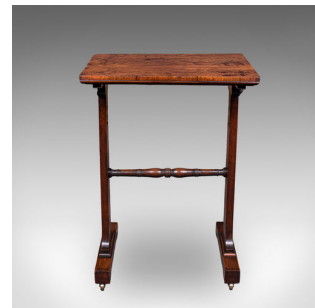

Antique Side Table, English, Morning Room, Lounge, Reading, Serving, Regency

DESCRIPTION

Our Stock # 26101

This is an antique side table. An English, rosewood morning room table, dating to the Regency period, circa 1820.

- Fascinating articulated side table, ideal for resting the morning papers and fresh juice upon
- Displays a desirable aged patina and in good order throughout
- Select stocks present superb grain interest and warm caramel hues
- Overtones of Ionic order to the side supports with circular capital motif
- Legs united with a turned baluster spindle with collar detail
- Standing upon a pair of long trestle feet and moving smoothly upon brass castors

This is a charming antique side table, presented upon castors for ease of movement. Solid joints and construction, delivered ready for the home.

Search [London Fine for #26101](#) , or scan the QR code for more photos and details

DIMENSIONS

Max Width: 53.5cm (21")

Max Depth: 38.5cm (15.25")

Max Height: 73.5cm (29")

LIST PRICE

£1,295.00