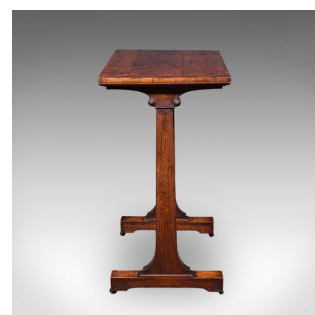

Antique Side Table, English, Morning Room, Lounge, Reading, Serving, Regency

DESCRIPTION

Our Stock # 26101

This is an antique side table. An English, rosewood morning room table, dating to the Regency period, circa 1820.

- Fascinating articulated side table, ideal for resting the morning papers and fresh juice upon
- Displays a desirable aged patina and in good order throughout
- Select stocks present superb grain interest and warm caramel hues
- Overtones of Ionic order to the side supports with circular capital motif
- Legs united with a turned baluster spindle with collar detail
- Standing upon a pair of long trestle feet and moving smoothly upon brass castors

This is a charming antique side table, presented upon castors for ease of movement. Solid joints and construction, delivered ready for the home.

Search [London Fine for #26101](#) , or scan the QR code for more photos and details

DIMENSIONS

Max Width: 53.5cm (21")

Max Depth: 38.5cm (15.25")

Max Height: 73.5cm (29")

LIST PRICE

£1,295.00