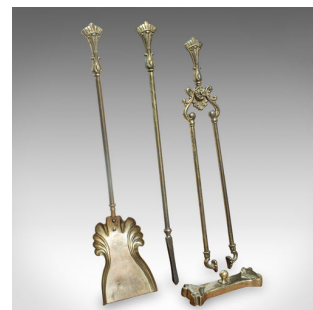

Set of 3 Antique Fireside Tools, English, Tongs, Poker, Art Nouveau, Victorian

DESCRIPTION

Our Stock # 25408

This is a set of 3 antique fireside tools. An English, brass poker, coal shovel and tongs companion set, dating to the Victorian period, circa 1900.

- Striking trio of tools, with attractive Art Nouveau overtones
- Each displays a desirable aged patina throughout, gently time-worn with careful use
- Quality brass presents deep golden tones with a pleasing finish
 - Eye-catching handles take the form of a plume of feathers, with foliate bulb terminus
- Delightful Art Nouveau taste to the tong's hinge and shovel's pan
- Replete with a brass tool rest, with scalloped corners

This is an appealing set of 3 antique fireside tools, graced with Art Nouveau forms and detail. Suitable for all fuel types and an elegant addition to the fireside. Delivered ready to use.

Search [London Fine for #25408](#) , or scan the QR code for more photos and details

DIMENSIONS

- Shovel Width: 15cm (6")
- Shovel Depth: 10cm (4")
- Shovel Height: 70.5cm (27.75")
- Tongs Width: 11.5cm (4.5")
- Tongs Depth: 3.5cm (1.5")
- Tongs Height: 67cm (26.5")
- Poker Width: 6cm (2.25")
- Poker Depth: 3cm (1.25")
- Poker Height: 70.5cm (27.75")