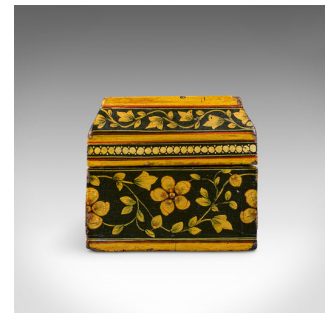

Antique Calligrapher's Quill Box, Austrian, Hand Painted, Pen Case, Edwardian

DESCRIPTION

Our Stock # 26085

This is an antique calligrapher's quill box. An Austrian, painted pearwood pen case, dating to the Edwardian period, circa 1910.

- Eye-catching painted appearance accentuates this charming pen box
- Displays a desirable aged patina and in good original order
- Hand-painted finish with a delightful foliate pattern
- Vibrant colour palette of dark green, yellow and crimson
- Opening upon internal hinges to reveal the three division interior

This is a wonderful antique calligrapher's quill box, with a joyful painted exterior and usefully arranged interior. Delivered ready to use or display.

Search [London Fine for #26085](#) , or scan the QR code for more photos and details