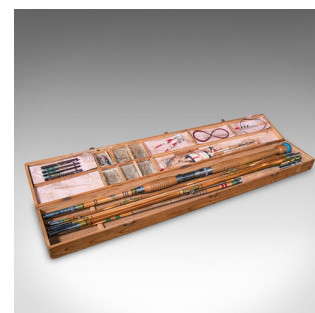

## Vintage 2 Fishing Rod Case, Japanese, Bamboo, 11ft, 8ft, Champion, Mid Century

### DESCRIPTION

Our Stock # 26034

This is a vintage 2 fishing rod Case. A Japanese, bamboo rod duo within a pine carry case, dating to the mid 20th century, circa 1960.

- A delightful vintage set, offering two full rods and various period fishing accessories
- Displays a desirable aged patina, in carefully used order throughout
- An ensemble housed within a pine case, held closed with a trio of small clasps
- Offers two full fishing rods, standing at 11ft and 8ft respectively
  
- Each rod crafted in bamboo and finished with colour coded tape
- One features a cork handle, whilst the second handle is crafted from beech
- The 11ft rod put together with 4 sections, whilst 3 sections create the 8ft rod
- Champion maker's mark present to both rods, upon the shaft
- Set within the reverse of the lid, a set of compartments housing a raft of accessories

### DIMENSIONS

- Case Width: 89.5cm (35.25")
- Case Depth: 14.5cm (5.75")
- Case Height: 6.5cm (2.5")
- Largest Rod Diameter: 4.5cm (1.75")
- Largest Rod Length: 340cm (133.75")