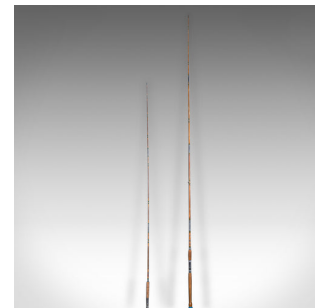

## Vintage 2 Fishing Rod Case, Japanese, Bamboo, 11ft, 8ft, Champion, Mid Century

### DESCRIPTION

Our Stock # 26034

This is a vintage 2 fishing rod Case. A Japanese, bamboo rod duo within a pine carry case, dating to the mid 20th century, circa 1960.

- A delightful vintage set, offering two full rods and various period fishing accessories
- Displays a desirable aged patina, in carefully used order throughout
- An ensemble housed within a pine case, held closed with a trio of small clasps
- Offers two full fishing rods, standing at 11ft and 8ft respectively
  
- Each rod crafted in bamboo and finished with colour coded tape
- One features a cork handle, whilst the second handle is crafted from beech
- The 11ft rod put together with 4 sections, whilst 3 sections create the 8ft rod
- Champion maker's mark present to both rods, upon the shaft
- Set within the reverse of the lid, a set of compartments housing a raft of accessories

Search [London Fine for #26034](#) , or scan the QR code for more photos and details

### DIMENSIONS

- Case Width: 89.5cm (35.25")
- Case Depth: 14.5cm (5.75")
- Case Height: 6.5cm (2.5")
- Largest Rod Diameter: 4.5cm (1.75")
- Largest Rod Length: 340cm (133.75")