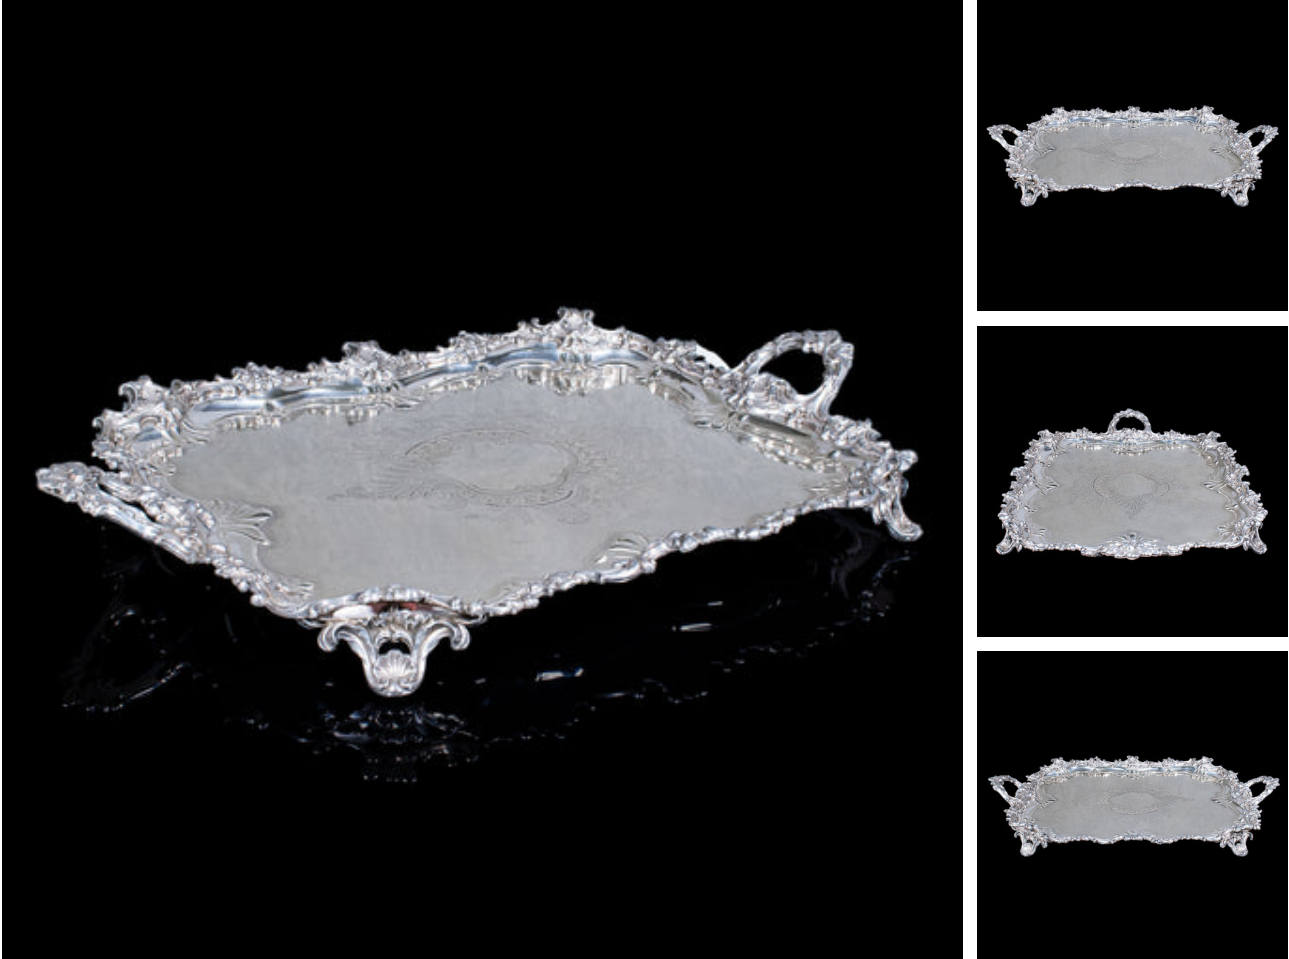

## Large Antique Presentation Tray, English, Silver Plate, Afternoon Tea, Victorian

### DESCRIPTION

Our Stock # 26079

This is a large antique presentation tray. An English, silver plated afternoon tea platter, dating to the late Victorian period, circa 1890.

- Exceptional proportion and delightfully detailed throughout
- Displays a desirable aged patina with a gently time-worn appearance
- Quality silver plate presents, bright reflective tonality throughout
- Careful polishing through the decades revealing minimal tarnish
- Pleasingly broad surface area, set within a relief accentuated tray edge
- Charming scroll and petal motif throughout, with flowerhead patera
- Fine etched centrepiece, with excellent detail and definition
- Superb handles with further foliate detailing sit upon each end
- Stands upon a quartet of scrolled toes, accentuated with scallop shell emblem

Search [London Fine for #26079](#) , or scan the QR code for more photos and details

### DIMENSIONS

Max Width: 76.5cm (30")

Max Depth: 52cm (20.5")

Max Height: 9cm (3.5")