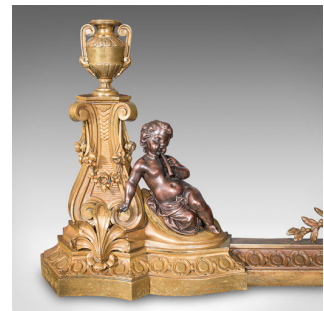

## Antique Adjustable Fireplace Fender, English Brass, Fire Kerb, Victorian, C.1880

### DESCRIPTION

Our Stock # 26083

This is an antique adjustable fireplace fender. An English, brass extending fire kerb, dating to the late Victorian period, circa 1880.

- Superb fireplace interest with charming Cherubic motif
- Displays a desirable aged patina and in good antique order
- Brass presents warm golden tones and a gently time-worn appearance
- Of adjustable width, with the attendants sliding upon the central fender rail
- A delightfully classic aesthetic, the attendants hosting lounging Cherub figures
- Ornamental urn finials sit atop the scrolled motif pilaster with foliate and leaf relief details
- Fender adorned with a foliate wreath pediment to the centre with appealing scrolled form
- Engraving to the rear with the Victorian Regina Royal cypher mark

This is a fabulous antique fireplace fender, extending in width to closely accommodate a range of hearth sizes. A treat for the townhouse fireplace, delivered ready to display.

### DIMENSIONS

Minimum Width: 102.5cm (40.25")

Max Depth: 17cm (6.75")

Max Height: 42.5cm (16.75")

Maximum Width: 159.5cm (62.75")