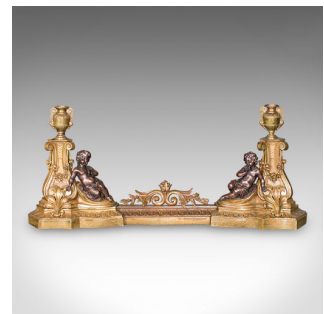

## Antique Adjustable Fireplace Fender, English Brass, Fire Kerb, Victorian, C.1880

### DESCRIPTION

Our Stock # 26083

This is an antique adjustable fireplace fender. An English, brass extending fire kerb, dating to the late Victorian period, circa 1880.

- Superb fireplace interest with charming Cherubic motif
- Displays a desirable aged patina and in good antique order
- Brass presents warm golden tones and a gently time-worn appearance
- Of adjustable width, with the attendants sliding upon the central fender rail
- A delightfully classic aesthetic, the attendants hosting lounging Cherub figures
- Ornamental urn finials sit atop the scrolled motif pilaster with foliate and leaf relief details
- Fender adorned with a foliate wreath pediment to the centre with appealing scrolled form
- Engraving to the rear with the Victorian Regina Royal cypher mark

This is a fabulous antique fireplace fender, extending in width to closely accommodate a range of hearth sizes. A treat for the townhouse fireplace, delivered ready to display.