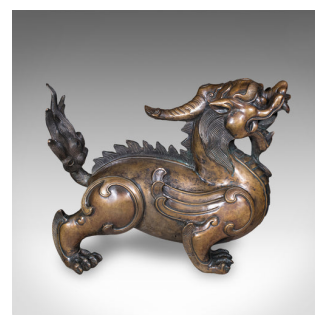

Large Vintage Pixiu Statue, Oriental, Bronze, Mythological, Figure, Feng Shui

DESCRIPTION

Our Stock # 26111

This is a large vintage Pixiu statue. An Oriental, bronze mythological figure, dating to the mid 20th century, circa 1960.

- Incredibly substantial and eye-catching display piece
- Displaying a desirable aged patina, gently weathered throughout
- Bonze presents deep golden-brown hues with hints of verdigris
- Pleasingly heavy for its size at a robust 21.9kg (48.28 lb)
- Well defined detailing to the head and mane
- Defining characteristics of the mythological Pixiu, including dragon's head on a lion's body
- Superb decorative appeal whilst signifying prosperity in the pursuit of Feng Shui
- Relief cast character mark to the base paying homage to the Qianlong dynasty of 1735 - 1796

This is a delightful large vintage Pixiu statue. Pleasingly weathered bonze feels substantial and robust, whilst the light catches the tonality well. Delivered ready to display

DIMENSIONS

Max Width: 22cm (8.75")
Max Depth: 47.5cm (18.75")
Max Height: 36cm (14.25")