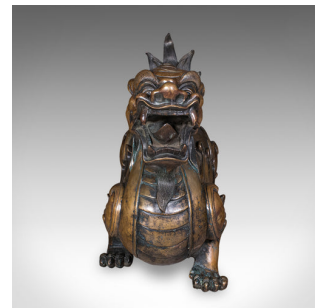

Large Vintage Pixiu Statue, Oriental, Bronze, Mythological, Figure, Feng Shui

DESCRIPTION

Our Stock # 26111

This is a large vintage Pixiu statue. An Oriental, bronze mythological figure, dating to the mid 20th century, circa 1960.

- Incredibly substantial and eye-catching display piece
- Displaying a desirable aged patina, gently weathered throughout
- Bonze presents deep golden-brown hues with hints of verdigris
- Pleasingly heavy for its size at a robust 21.9kg (48.28 lb)
- Well defined detailing to the head and mane
- Defining characteristics of the mythological Pixiu, including dragon's head on a lion's body
- Superb decorative appeal whilst signifying prosperity in the pursuit of Feng Shui
- Relief cast character mark to the base paying homage to the Qianlong dynasty of 1735 - 1796

This is a delightful large vintage Pixiu statue. Pleasingly weathered bonze feels substantial and robust, whilst the light catches the tonality well. Delivered ready to display

DIMENSIONS

Max Width: 22cm (8.75")
Max Depth: 47.5cm (18.75")
Max Height: 36cm (14.25")