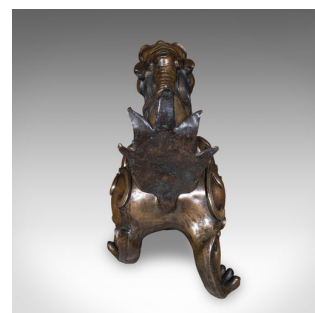

Large Vintage Pixiu Statue, Oriental, Bronze, Mythological, Figure, Feng Shui

DESCRIPTION

Our Stock # 26111

This is a large vintage Pixiu statue. An Oriental, bronze mythological figure, dating to the mid 20th century, circa 1960.

- Incredibly substantial and eye-catching display piece
- Displaying a desirable aged patina, gently weathered throughout
- Bonze presents deep golden-brown hues with hints of verdigris
- Pleasingly heavy for its size at a robust 21.9kg (48.28 lb)
- Well defined detailing to the head and mane
- Defining characteristics of the mythological Pixiu, including dragon's head on a lion's body
- Superb decorative appeal whilst signifying prosperity in the pursuit of Feng Shui
- Relief cast character mark to the base paying homage to the Qianlong dynasty of 1735 - 1796

This is a delightful large vintage Pixiu statue. Pleasingly weathered bonze feels substantial and robust, whilst the light catches the tonality well. Delivered ready to display

DIMENSIONS

Max Width: 22cm (8.75")
Max Depth: 47.5cm (18.75")
Max Height: 36cm (14.25")