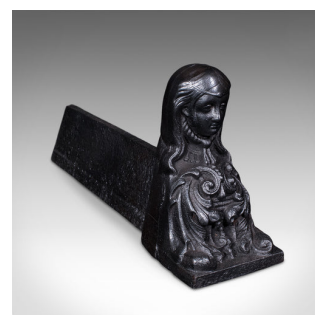

Pair of Antique Figural Fireplace Chenets, French, Great Exhibition, Victorian

DESCRIPTION

Our Stock # 18.9379

This is a pair of antique figural fireplace chenets. A French, cast iron fire wood hearth rest, dating to the Great Exhibition period, circa 1850.

- Fascinating Sphinx-inspired form, with a provincial French twist
- Displaying a desirable aged patina and in good order
- Cast iron presenting a good, consistent graphite finish
- Superb figural mounts with fine detail, in the manner of Alsatian nuns
- Rear log support in triangular form, for elevating fire wood over the hearth

This is a striking pair of antique fireplace chenets, the quality figural elements redolent of expressive craftsmanship during the time of the Great Exhibition. Delivered ready for the home.

Search [London Fine for #18.9379](#) , or scan the QR code for more photos and details