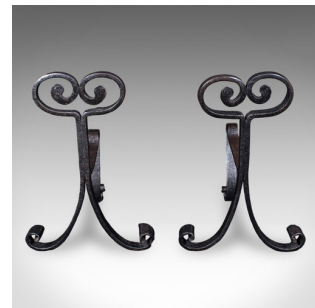

Pair of Antique Fire Tool Rests, French, Andirons, Art Nouveau, Victorian, 1900

**DESCRIPTION**

Our Stock # 26160

This is a pair of antique fire tool rests. An English, wrought iron fireside andiron, dating to the Art Nouveau period, circa 1900.

- Darling hearth accoutrements with appealing form
- Displaying a desirable aged patina and in good order
- Quality wrought iron crafted into a delightfully serpentine manner
- Presented with a good, consistent graphite finish
- Ideal for supporting companion tools, or as decoration
- Excellent Art Nouveau motif to the dual scrolled pediment
- Serpentine scrolled toes cascade outwards
- Rear support arm with distinctive S-shaped footer

This is a charming pair of antique tool rests, with the endearing Art Nouveau form. Delivered ready for the fireplace.

Search [London Fine for #26160](#) , or scan the QR code for more photos and details

**DIMENSIONS**

Max Width: 20cm (7.75")

Max Depth: 20.5cm (8")

Max Height: 28.5cm (11.25")

**LIST PRICE**

£395.00