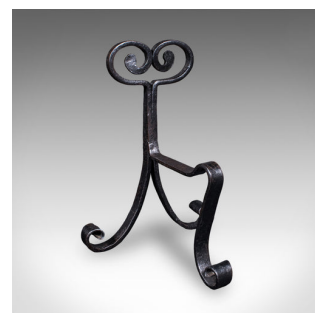

Pair of Antique Fire Tool Rests, French, Andirons, Art Nouveau, Victorian, 1900

**DESCRIPTION**

Our Stock # 26160

This is a pair of antique fire tool rests. An English, wrought iron fireside andiron, dating to the Art Nouveau period, circa 1900.

- Darling hearth accoutrements with appealing form
- Displaying a desirable aged patina and in good order
- Quality wrought iron crafted into a delightfully serpentine manner
- Presented with a good, consistent graphite finish
- Ideal for supporting companion tools, or as decoration
- Excellent Art Nouveau motif to the dual scrolled pediment
- Serpentine scrolled toes cascade outwards
- Rear support arm with distinctive S-shaped footer

This is a charming pair of antique tool rests, with the endearing Art Nouveau form. Delivered ready for the fireplace.

Search [London Fine for #26160](#) , or scan the QR code for more photos and details

**DIMENSIONS**

Max Width: 20cm (7.75")

Max Depth: 20.5cm (8")

Max Height: 28.5cm (11.25")

**LIST PRICE**

£395.00