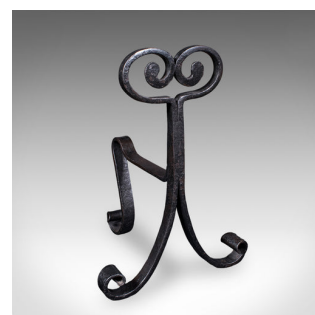

Pair of Antique Fire Tool Rests, French, Andirons, Art Nouveau, Victorian, 1900

**DESCRIPTION**

Our Stock # 26160

This is a pair of antique fire tool rests. An English, wrought iron fireside andiron, dating to the Art Nouveau period, circa 1900.

- Darling hearth accoutrements with appealing form
- Displaying a desirable aged patina and in good order
- Quality wrought iron crafted into a delightfully serpentine manner
- Presented with a good, consistent graphite finish
- Ideal for supporting companion tools, or as decoration
- Excellent Art Nouveau motif to the dual scrolled pediment
- Serpentine scrolled toes cascade outwards
- Rear support arm with distinctive S-shaped footer

This is a charming pair of antique tool rests, with the endearing Art Nouveau form. Delivered ready for the fireplace.

Search [London Fine for #26160](#) , or scan the QR code for more photos and details

**DIMENSIONS**

Max Width: 20cm (7.75")

Max Depth: 20.5cm (8")

Max Height: 28.5cm (11.25")

**LIST PRICE**

£395.00