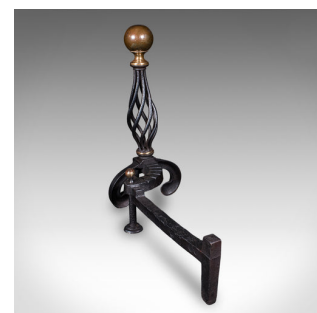

Large Pair of Antique Fire Dogs, English, Andirons, Aesthetic Period, Victorian

DESCRIPTION

Our Stock # 26161

This is large pair of antique fire dogs. An English, cast iron and brass andiron in Aesthetic Period taste, dating to the late Victorian era, circa 1890.

- Distinguished and striking additions to the fireplace
- Displaying a desirable aged patina and in good order
- Quality cast iron presents a good, consistent graphite finish
- Adorned with brass finials, showing deep golden hues
- Superb birdcage twists add exceptional visual appeal
- Broad arched front legs terminate with scrolled toes
- Rear arms with angled branches can be placed both ways
- Smaller finial providing a grooved section for placing fire tools
- Rear support can host grates and baskets up to a depth of 22cm

Search [London Fine for #26161](#) , or scan the QR code for more photos and details

DIMENSIONS

Max Width: 18.5cm (7.25")
 Max Depth: 41cm (16.25")
 Max Height: 38.5cm (15.25")
 Support Length: 22cm (8.75")