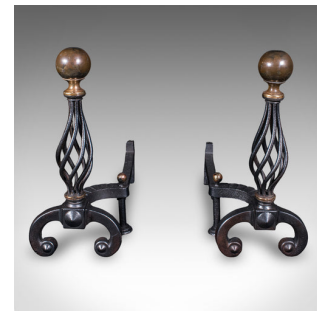

Large Pair of Antique Fire Dogs, English, Andirons, Aesthetic Period, Victorian

DESCRIPTION

Our Stock # 26161

This is large pair of antique fire dogs. An English, cast iron and brass andiron in Aesthetic Period taste, dating to the late Victorian era, circa 1890.

- Distinguished and striking additions to the fireplace
- Displaying a desirable aged patina and in good order
- Quality cast iron presents a good, consistent graphite finish
- Adorned with brass finials, showing deep golden hues
- Superb birdcage twists add exceptional visual appeal
- Broad arched front legs terminate with scrolled toes
- Rear arms with angled branches can be placed both ways
- Smaller finial providing a grooved section for placing fire tools
- Rear support can host grates and baskets up to a depth of 22cm

Search [London Fine for #26161](#) , or scan the QR code for more photos and details

DIMENSIONS

Max Width: 18.5cm (7.25")
 Max Depth: 41cm (16.25")
 Max Height: 38.5cm (15.25")
 Support Length: 22cm (8.75")