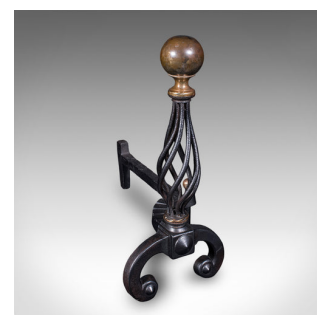

Large Pair of Antique Fire Dogs, English, Andirons, Aesthetic Period, Victorian

DESCRIPTION

Our Stock # 26161

This is large pair of antique fire dogs. An English, cast iron and brass andiron in Aesthetic Period taste, dating to the late Victorian era, circa 1890.

- Distinguished and striking additions to the fireplace
- Displaying a desirable aged patina and in good order
- Quality cast iron presents a good, consistent graphite finish
- Adorned with brass finials, showing deep golden hues
- Superb birdcage twists add exceptional visual appeal
- Broad arched front legs terminate with scrolled toes
- Rear arms with angled branches can be placed both ways
- Smaller finial providing a grooved section for placing fire tools
- Rear support can host grates and baskets up to a depth of 22cm

Search [London Fine for #26161](#) , or scan the QR code for more photos and details

DIMENSIONS

Max Width: 18.5cm (7.25")
 Max Depth: 41cm (16.25")
 Max Height: 38.5cm (15.25")
 Support Length: 22cm (8.75")