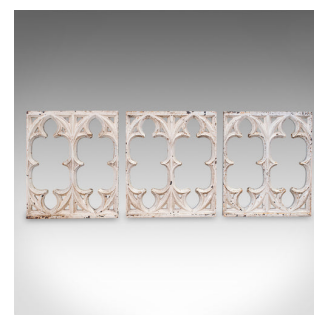

## Set of 6 Secret Garden Wall Panels, English, Gothic Tracery Grille, Victorian

### DESCRIPTION

Our Stock # 24498

This is a set of 6 secret garden wall panels. An English, painted cast iron Gothic tracery grille, dating to the late Victorian period, circa 1890.

- Delightful tracery panels, evocative of secret garden paths and countryside charm
- Displaying a desirable aged patina, gently time worn with outdoor use
- Crafted in cast iron and finished in Old English white paint
- Gothic revival taste to the fretwork, ideal for letting light through a garden wall
- Pleasingly substantial at approximately 3.5kg each (7.7 lb)

This is a wonderful set of 6 tracery wall panels, with a charming country garden appeal. Reclaimed and ideal for incorporating within a traditional garden wall, or mounted as indoor decor. Delivered ready to display.

### DIMENSIONS

Max Width: 25cm (9.75")

Max Depth: 2cm (.75")

Max Height: 30cm (11.75")