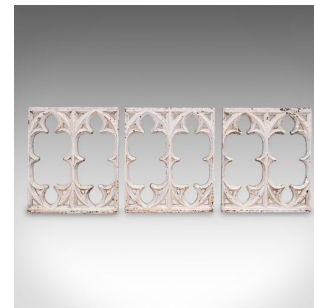

## Set of 6 Secret Garden Wall Panels, English, Gothic Tracery Grille, Victorian

### DESCRIPTION

Our Stock # 24498

This is a set of 6 secret garden wall panels. An English, painted cast iron Gothic tracery grille, dating to the late Victorian period, circa 1890.

- Delightful tracery panels, evocative of secret garden paths and countryside charm
- Displaying a desirable aged patina, gently time worn with outdoor use
- Crafted in cast iron and finished in Old English white paint
- Gothic revival taste to the fretwork, ideal for letting light through a garden wall
- Pleasingly substantial at approximately 3.5kg each (7.7 lb)

This is a wonderful set of 6 tracery wall panels, with a charming country garden appeal. Reclaimed and ideal for incorporating within a traditional garden wall, or mounted as indoor decor. Delivered ready to display.

### DIMENSIONS

Max Width: 25cm (9.75")

Max Depth: 2cm (.75")

Max Height: 30cm (11.75")