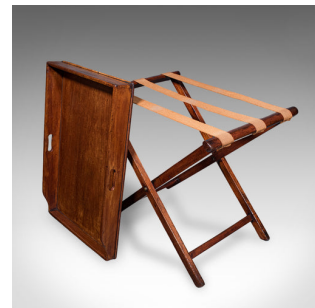

Antique Butler's Tray Table, English, Serving Platter, Folding Stand, Georgian

DESCRIPTION

Our Stock # 26123

This is an antique butler's tray table. An English, mahogany serving platter and folding stand set, dating to the Georgian period, circa 1800.

- Enhance your afternoon tea experience with this fine Georgian ensemble
- Displays a desirable aged patina and in good order throughout
- Select stocks show fine grain interest to the generous tray and stand
- Rich, deep caramel hues adorn the whole with an attractive finish
- Generously sized serving tray with a pair of grasps
- Of such proportion that it could stand permanently, ready for use
- Stands at a convenient height of 73.5cm (29") upon the folding frame
- Frame supported on a pair of X-brace legs with uniting stretchers
- Quality, woven webbing provides an attractive, stable platform

Search [London Fine for #26123](#) , or scan the QR code for more photos and details

DIMENSIONS

Max Width: 50.5cm (20")

Max Depth: 76cm (30")

Max Height: 73.5cm (29")

LIST PRICE

£985.00