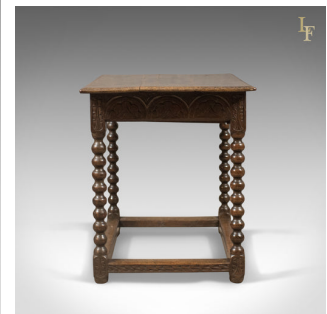

Early Georgian Antique Side Table, English Oak, c.1750

DESCRIPTION

Our Stock # 10.1617

This is an Early Georgian antique side table in English oak dating to c.1750.

- Appealing country charm to this modest provincial table
- Good colour and a desirable aged patina throughout
- Three plank top with etched decoration to the chamfered edge
- Scroll carved frieze with foliate decoration to the blocks
- Single, full width frieze drawer, scrolled foliate carving with later brass drop handle
- Raised on attractive bobbin turned legs over block feet with foliate decoration
- Box stretcher with desirable historic wear and geometric carved detail

A great little table with solid joints and construction. Delivered waxed, polished and ready for the home.

Search [London Fine for #10.1617](#), or scan the QR code for more photos and details

DIMENSIONS

Max Width: 76.25cm (30")

Max Depth: 56.5cm (22.25")

Max Height: 68cm (26.75")