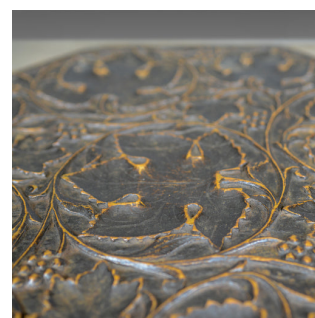

Antique Campaign Table, Carved, Asian Teak, Side, Early 20th Century Circa 1900

DESCRIPTION

Our Stock # 18.5510

This is an antique campaign table, a beautifully carved, Asian, teak side table dating to the turn of the century c.1900.

- Profusely carved in deep relief
- Fruit and foliate detail to the octagonal top
- Pierced detailing to panel legs
- Solid teak construction, highly durable
- Desirable deep chocolate tones and an aged patina
- Fixed in position offering a stable surface

A super example in fine order, delivered waxed, polished and ready for the home.

Search [London Fine for #18.5510](#) , or scan the QR code for more photos and details

DIMENSIONS

Max Width: 53cm (20.75")