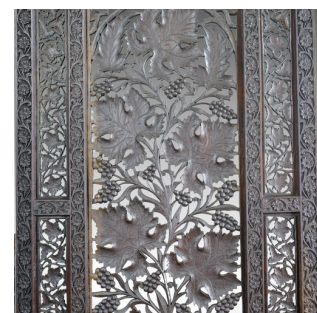

Vintage '40s Folding Screen, 4 Panel, Teak, Pierced Fretwork Room Divider, Prop

DESCRIPTION

Our Stock # 18.5516

This is a vintage '40s folding screen, a four panel screen. A teak, pierced, fretwork room divider perfect as a photographer's prop dating to the Art Deco period.

- A profusion of pierced fretwork expertly executed
- Tantalising panels of carved fruiting vines
- Framed in bands of intricately carved guilloché
- Decorative humped crest rails with an Asian influence
- Formed in quality teak hardwood

DIMENSIONS

Each Panel:

Max Width: 57cm (22.5")

Max Height: 187.5cm (73.75")

Max Depth: 2.4cm (1")