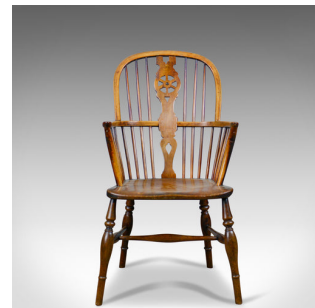

## Antique Windsor Armchair, English, Victorian, Country Kitchen, Stick Circa 1900

**DESCRIPTION**

Our Stock # 18.5652

This is an antique Windsor armchair, an English Victorian, country kitchen, stick back elbow chair in elm, beech and ash dating to circa 1900.

- Stunning chair in fine order throughout
- Classic pierced back splat above and below the arm bow
- Raked, bentwood back bow spindled for comfort
- Shaped armrests cosset the sitter
- Generous elm saddle seat slab displaying grain interest
- Raised on turned legs united by a flared 'H' stretcher

A super example of an antique Windsor armchair. Solid joints and construction, delivered waxed, polished and ready for the home.

Search [London Fine for #18.5652](#) , or scan the QR code for more photos and details

**DIMENSIONS**

Max Width: 58.5cm (23")  
Max Depth: 52cm (20.5")  
Max Height: 103cm (40.5")  
Seat Width: 38cm (15")  
Seat Depth: 41cm (16.25")  
Seat Height: 44cm (17.25")