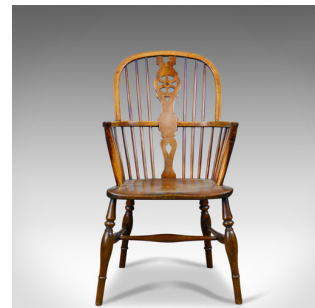

## Antique Windsor Armchair, English, Victorian, Country Kitchen, Stick Circa 1900

**DESCRIPTION**

Our Stock # 18.5652

This is an antique Windsor armchair, an English Victorian, country kitchen, stick back elbow chair in elm, beech and ash dating to circa 1900.

- Stunning chair in fine order throughout
- Classic pierced back splat above and below the arm bow
- Raked, bentwood back bow spindled for comfort
- Shaped armrests cosset the sitter
- Generous elm saddle seat slab displaying grain interest
- Raised on turned legs united by a flared 'H' stretcher

A super example of an antique Windsor armchair. Solid joints and construction, delivered waxed, polished and ready for the home.

Search [London Fine for #18.5652](#), or scan the QR code for more photos and details

**DIMENSIONS**

Max Width: 58.5cm (23")  
Max Depth: 52cm (20.5")  
Max Height: 103cm (40.5")  
Seat Width: 38cm (15")  
Seat Depth: 41cm (16.25")  
Seat Height: 44cm (17.25")