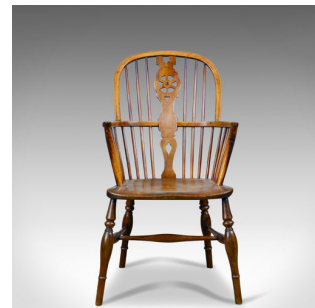

Antique Windsor Armchair, English, Victorian, Country Kitchen, Stick Circa 1900

**DESCRIPTION**

Our Stock # 18.5652

This is an antique Windsor armchair, an English Victorian, country kitchen, stick back elbow chair in elm, beech and ash dating to circa 1900.

- Stunning chair in fine order throughout
- Classic pierced back splat above and below the arm bow
- Raked, bentwood back bow spindled for comfort
- Shaped armrests cosset the sitter
- Generous elm saddle seat slab displaying grain interest
- Raised on turned legs united by a flared 'H' stretcher

A super example of an antique Windsor armchair. Solid joints and construction, delivered waxed, polished and ready for the home.

Search [London Fine for #18.5652](#) , or scan the QR code for more photos and details

DIMENSIONS

Max Width: 58.5cm (23")
Max Depth: 52cm (20.5")
Max Height: 103cm (40.5")
Seat Width: 38cm (15")
Seat Depth: 41cm (16.25")
Seat Height: 44cm (17.25")