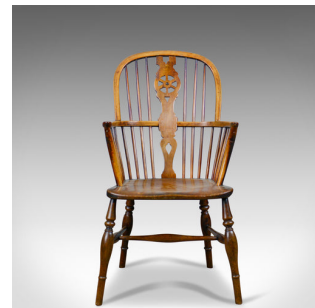

Antique Windsor Armchair, English, Victorian, Country Kitchen, Stick Circa 1900

**DESCRIPTION**

Our Stock # 18.5652

This is an antique Windsor armchair, an English Victorian, country kitchen, stick back elbow chair in elm, beech and ash dating to circa 1900.

- Stunning chair in fine order throughout
- Classic pierced back splat above and below the arm bow
- Raked, bentwood back bow spindled for comfort
- Shaped armrests cosset the sitter
- Generous elm saddle seat slab displaying grain interest
- Raised on turned legs united by a flared 'H' stretcher

A super example of an antique Windsor armchair. Solid joints and construction, delivered waxed, polished and ready for the home.

Search [London Fine for #18.5652](#), or scan the QR code for more photos and details

DIMENSIONS

Max Width: 58.5cm (23")
Max Depth: 52cm (20.5")
Max Height: 103cm (40.5")
Seat Width: 38cm (15")
Seat Depth: 41cm (16.25")
Seat Height: 44cm (17.25")