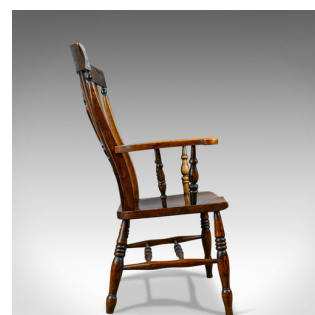

## Antique Elbow Chair, Edwardian, Country Kitchen, Windsor Armchair, Circa 1910

### DESCRIPTION

Our Stock # 18.5672

This is an antique elbow chair. An Edwardian, country kitchen, Windsor, lath back, armchair in beech, dating to the early 20th century, circa 1910.

- Super chair in fine order throughout
- Classic, lath back flanking pierced splat
- Good colour and a desirable aged patina
- Broad crest rail decorated with floral and foliate carving
- Armrests raised on oblique ring turned spindles
- Generous elm saddle seat slab displaying grain interest
- Raised on turned legs united by a double 'H' stretcher

A super antique elbow chair. Solid joints and construction, delivered waxed, polished and ready for the home.

Search [London Fine for #18.5672](#), or scan the QR code for more photos and details

### DIMENSIONS

Max Width: 66cm (26")  
 Max Depth: 71cm (28")  
 Max Height: 111cm (43.75")  
 Seat Width: 38cm (15")  
 Seat Depth: 44cm (17.25")  
 Seat Height: 45.5cm (18")