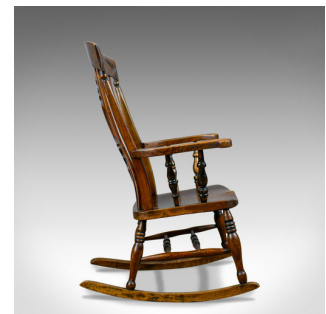

Antique Rocking Chair, Edwardian, Country Kitchen, Windsor Elbow Chair  
C.1910

**DESCRIPTION**

Our Stock # 18.5679

This is an antique rocking chair. An Edwardian, country kitchen, Windsor, lath back, elbow chair in beech and elm, dating to the early 20th century, circa 1910.

- Super chair in fine order throughout
- Classic, lath back flanking pierced splat
- Good colour and a desirable aged patina
- Bearing the makers stamp 'H.S.'
- Broad crest rail decorated with floral and foliate carving
- Armrests raised on oblique ring turned spindles
- Generous elm saddle seat slab displaying grain interest
- Raised on turned legs united by a double 'H' stretcher over rockers

A super antique rocking chair. Solid joints and construction, delivered waxed, polished and ready for the home.

Search [London Fine for #18.5679](#) , or scan the QR code for more photos and details

**DIMENSIONS**