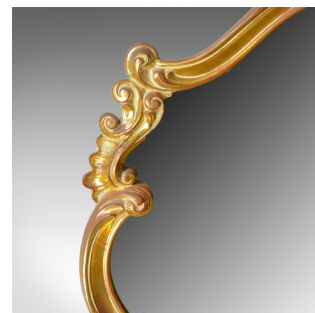

Large, Vintage, Wall Mirror, Rococo Revival Taste, English, Late 20th Century

DESCRIPTION

Our Stock # 18.5505

This is a large, vintage wall mirror in the Victorian Rococo revival taste, English dating to the latter part of the 20th century.

- Typically elaborate and elegant design
- Gilt frame featuring scrolls, leaves and embellishment
- Quality shaped mirror plate
- Supplied strung, ready to hang

An attractive large, vintage wall mirror. Delivered ready to hang.

Search [London Fine for #18.5505](#), or scan the QR code for more photos and details

DIMENSIONS

Max Width: 122cm (48")

Max Depth: 8cm (3.25")

Max Height: 91.5cm (36")