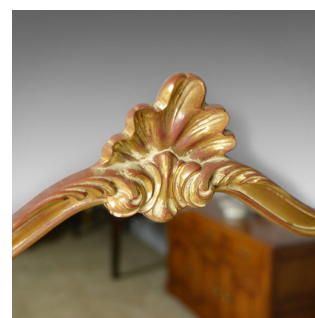

Large, Vintage, Wall Mirror, Rococo Revival Taste, English, Late 20th Century

DESCRIPTION

Our Stock # 18.5505

This is a large, vintage wall mirror in the Victorian Rococo revival taste, English dating to the latter part of the 20th century.

- Typically elaborate and elegant design
- Gilt frame featuring scrolls, leaves and embellishment
- Quality shaped mirror plate
- Supplied strung, ready to hang

An attractive large, vintage wall mirror. Delivered ready to hang.

Search [London Fine for #18.5505](#), or scan the QR code for more photos and details

DIMENSIONS

Max Width: 122cm (48")

Max Depth: 8cm (3.25")

Max Height: 91.5cm (36")