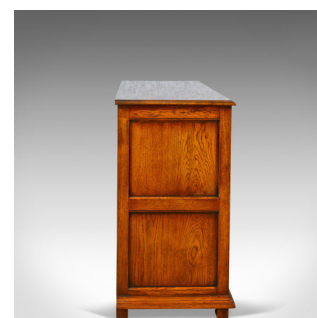

Georgian Revival Oak Sideboard, English Dresser Base, Late 20th Century

DESCRIPTION

Our Stock # 18.5520

This is a Georgian revival oak sideboard, an English dresser base dating to the late 20th century.

- Of quality craftsmanship
- In select cuts of solid English oak
- Hand made and beautifully finished
- Well executed classic Georgian revival
- A suite of three drawers over three cupboard doors
- The drawers featuring solid brass swan neck handles
- An oblong field panel to central cupboard door
- Flanked by a pair of arch topped field panel doors
- Dressed with brass pulls operating twist catches
- The internal space divided by a full width shelf

Search [London Fine for #18.5520](#) , or scan the QR code for more photos and details

DIMENSIONS

Max Width: 137.25cm (54")

Max Depth: 45.5cm (18")

Max Height: 84.5cm (33.25")