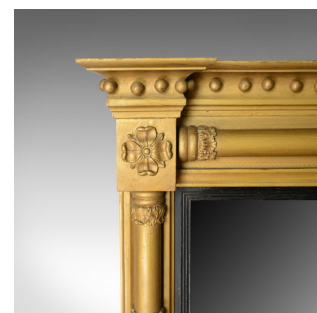

Antique Overmantel Mirror, English, Georgian, Giltwood Gesso, Wall, Circa 1800

DESCRIPTION

Our Stock # 18.5523

This is an antique overmantel mirror. An English, Georgian, giltwood and gesso wall mirror dating to circa 1800.

- Attractive, mellow golden tones in the giltwood and gesso frame
- A quality mirror from the late Georgian period
- Mid-sized and in good proportion
- Later, old glass, mirror plate displaying light foxing
- Crown moulding decorated with beaded trace
- Breakfront frieze with horizontal bar
- Decorated with rosette appliqué to the corners
- Acanthus dressed columns flanking the mirror plate

A fine example in good order throughout. Supplied with fixings ready to hang. Delivered ready for the home.

Search [London Fine for #18.5523](#), or scan the QR code for more photos and details

DIMENSIONS