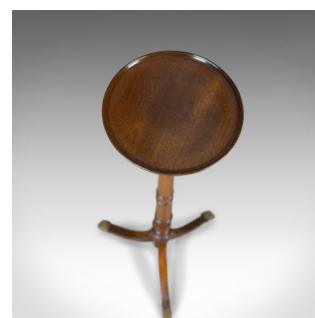

Antique Plant Stand, English, Regency, Torchere, Mahogany, Circa 1810

DESCRIPTION

Our Stock # 18.5654

This is an antique plant stand, an English, early Regency torchere in mahogany and dating to the early 19th century, circa 1810.

- Select mahogany displaying good colour
- Grain interest and a desirable aged patina
- Of quality craftsmanship offering a stable platform
- Catering for pots up to 11 inches in diameter
- Platform with lip-rim displays well
- Elegant, ring turned stem rising from bluster mount
- Raised on a tripod of sturdy, swept legs
- Riding upon the original brass cupped castors

A solid and stable antique plant stand, ideal for a trailing plant or candles. Solid joints and construction, delivered waxed, polished and ready for the home.

Search [London Fine for #18.5654](#) , or scan the QR code for more photos and details

DIMENSIONS

Max Width: 40cm (15.75")
 Max Depth: 40cm (15.75")
 Max Height: 106cm (41.75")
 Top Diameter: 28cm (11")