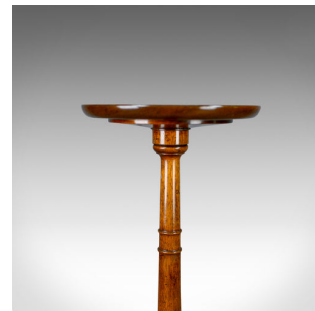

Antique Plant Stand, English, Regency, Torchere, Mahogany, Circa 1810

DESCRIPTION

Our Stock # 18.5654

This is an antique plant stand, an English, early Regency torchere in mahogany and dating to the early 19th century, circa 1810.

- Select mahogany displaying good colour
- Grain interest and a desirable aged patina
- Of quality craftsmanship offering a stable platform
- Catering for pots up to 11 inches in diameter
- Platform with lip-rim displays well
- Elegant, ring turned stem rising from bluster mount
- Raised on a tripod of sturdy, swept legs
- Riding upon the original brass cupped castors

A solid and stable antique plant stand, ideal for a trailing plant or candles. Solid joints and construction, delivered waxed, polished and ready for the home.

Search [London Fine for #18.5654](#) , or scan the QR code for more photos and details

DIMENSIONS

Max Width: 40cm (15.75")
 Max Depth: 40cm (15.75")
 Max Height: 106cm (41.75")
 Top Diameter: 28cm (11")