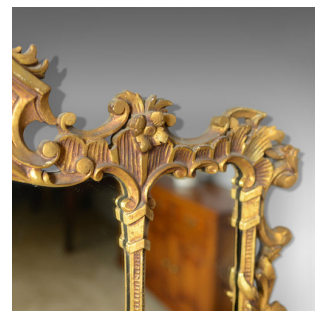

Antique Overmantel Mirror, English, Regency Revival, Giltwood, Triptych c.1900

DESCRIPTION

Our Stock # 18.5678

This is an antique overmantel mirror. An English, Regency revival, giltwood wall mirror divided as with a triptych and dating to circa 1900.

- Attractive mellow golden tones in the giltwood frame
- A quality piece in the Regency taste
- Mid-sized and in good proportion
- Pierced carved frame featuring 'C' scrolls and foliate detail
- Punctuated with floral rosettes and acanthus leaves
- Later mirror plate in good order, divided into three by vertical astragals

A fine antique overmantel mirror in good order throughout. Supplied with fixings ready to hang. Delivered ready for the home.

Search [London Fine for #18.5678](#), or scan the QR code for more photos and details

DIMENSIONS

Max Width: 91.5cm (36")

Max Depth: 5cm (2")

Max Height: 64cm (25.25")