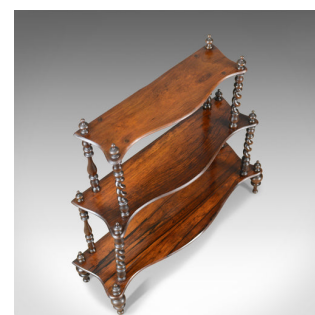

Antique Whatnot, English, Regency, Rosewood, Three Tier, Display Stand
c.1820

DESCRIPTION

Our Stock # 18.5461

This is an antique whatnot, an English, Regency, rosewood, three tier display stand dating the early 19th century circa 1820.

- Attractive, well figured rosewood, graduated shelves
- Serpentine display shelves in waterfall form
- Good colour throughout with a desirable aged patina
- Standing upon turned feet
- Shelves raised on barley twist and baluster turned spindles
- Capped with turned finials, fourth upper shelf historically removed