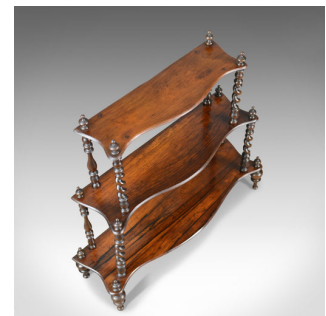

Antique Whatnot, English, Regency, Rosewood, Three Tier, Display Stand  
c.1820

**DESCRIPTION**

Our Stock # 18.5461

This is an antique whatnot, an English, Regency, rosewood, three tier display stand dating the early 19th century circa 1820.

- Attractive, well figured rosewood, graduated shelves
- Serpentine display shelves in waterfall form
- Good colour throughout with a desirable aged patina
- Standing upon turned feet
- Shelves raised on barley twist and baluster turned spindles
- Capped with turned finials, fourth upper shelf historically removed