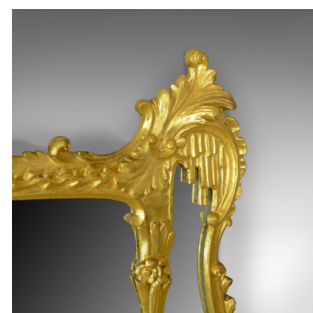

Antique Overmantel Mirror, English, Giltwood, Wall, Triptych, Circa 1920

**DESCRIPTION**

Our Stock # 18.5519

This is an antique overmantel mirror. An English, giltwood wall mirror divided as with a triptych and dating to circa 1920.

- Attractive mellow golden tones in the giltwood frame
- A quality piece in the Regency taste
- Mid-sized and in good proportion
- Pierced carved frame featuring scrolls and foliate detail
- Punctuated with floral rosettes and acanthus leaves
- Later mirror plate in good order displaying desirable light foxing

A fine antique overmantel mirror in good order throughout. Supplied with fixings ready to hang. Delivered ready for the home.

Search [London Fine for #18.5519](#) , or scan the QR code for more photos and details