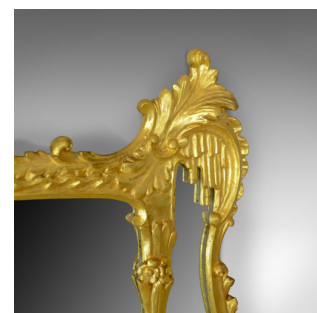

Antique Overmantel Mirror, English, Giltwood, Wall, Triptych, Circa 1920

DESCRIPTION

Our Stock # 18.5519

This is an antique overmantel mirror. An English, giltwood wall mirror divided as with a triptych and dating to circa 1920.

- Attractive mellow golden tones in the giltwood frame
- A quality piece in the Regency taste
- Mid-sized and in good proportion
- Pierced carved frame featuring scrolls and foliate detail
- Punctuated with floral rosettes and acanthus leaves
- Later mirror plate in good order displaying desirable light foxing

A fine antique overmantel mirror in good order throughout. Supplied with fixings ready to hang. Delivered ready for the home.

Search [London Fine for #18.5519](#) , or scan the QR code for more photos and details