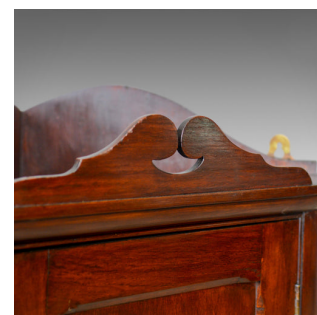

Small Antique Corner Cabinet, English, Walnut, Wall, Hanging, Circa 1900

DESCRIPTION

Our Stock # 18.5645

This is a small antique corner cabinet, an English, walnut, wall hanging cupboard dating to the turn of the century, circa 1900.

- Attractive cabinet in smaller proportions than most
- English walnut glows in the wax polished finish
- Grain interest and a desirable aged patina
- Shaped pediment before serpentine up-stands
- Plain field panel door flanked by curved panels
- Working lock and key with solid brass handle
- Inside divided into three by a pair of shelves

An appealing small antique corner cabinet. Solid joints and construction, delivered waxed, polished and ready for the home.

Search [London Fine for #18.5645](#), or scan the QR code for more photos and details

DIMENSIONS

- Max Width: 59cm (23.25")
- Max Depth: 35cm (13.75")
- Max Height: 83cm (32.75")
- Side Length: 41.5cm (16.25")
- Bottom Shelf: 17.5cm (7")
- Middle Shelf: 20.5cm (8")
- Top Shelf: 25cm (9.75")