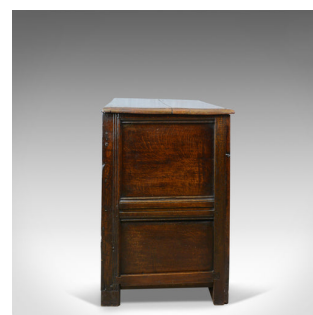

Antique Mule Chest, English, Oak, Trunk, 18th Century, Circa 1700

DESCRIPTION

Our Stock # 18.5661

This is an antique mule chest, an English, oak trunk dating to the early 18th century, circa 1700.

- Attractive English oak with good colour and an aged patina
- Three chamfered field panel front over a pair of drawers
- Two panel sides, panelled to the reverse, raised on squat stile feet
- The field panel front displays well with grain interest
- Stiles, rails and muntins with visible pegs for strength
- Panel drawer fronts dressed with later, pierced brass back-plates and drop handles
- Thick, planked lid with moulded edge detail, lifts on iron strap hinges
- Iron lock behind later brass lock escutcheon, key absent
- Great proportions providing voluminous storage

A super antique mule chest with solid joints and construction. Delivered waxed, polished and ready for the home.

Search [London Fine for #18.5661](#), or scan the QR code for more photos and details

DIMENSIONS

Max Width: 123cm (48.5")

Max Depth: 56cm (22")

Max Height: 84cm (33")