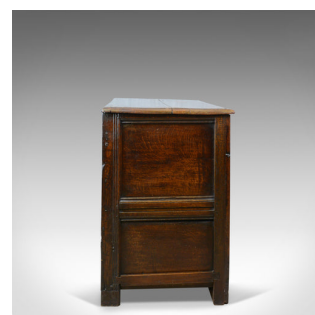

Antique Mule Chest, English, Oak, Trunk, 18th Century, Circa 1700

DESCRIPTION

Our Stock # 18.5661

This is an antique mule chest, an English, oak trunk dating to the early 18th century, circa 1700.

- Attractive English oak with good colour and an aged patina
- Three chamfered field panel front over a pair of drawers
- Two panel sides, panelled to the reverse, raised on squat stile feet
- The field panel front displays well with grain interest
- Stiles, rails and muntins with visible pegs for strength
- Panel drawer fronts dressed with later, pierced brass back-plates and drop handles
- Thick, planked lid with moulded edge detail, lifts on iron strap hinges
- Iron lock behind later brass lock escutcheon, key absent
- Great proportions providing voluminous storage

A super antique mule chest with solid joints and construction. Delivered waxed, polished and ready for the home.

Search [London Fine for #18.5661](#) , or scan the QR code for more photos and details

DIMENSIONS

Max Width: 123cm (48.5")

Max Depth: 56cm (22")

Max Height: 84cm (33")