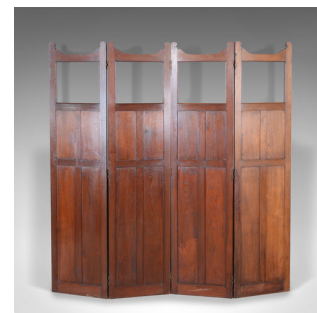

Antique Folding Screen, Edwardian, Four Panel, Walnut Room Divider, Circa 1910

DESCRIPTION

Our Stock # 18.5681

This is an antique folding screen, an English, Edwardian four panel design. A walnut room divider perfect as a photographer's prop, dating to the early 20th century, circa 1910.

- Classic walnut panelled design with glazed apertures to the top
- Quality, bi-fold, brass hinges allowing multiple configurations
- Both sides of the panel in good order throughout
- Swagged pediment adds an appealing look
- Ideal as a room divider or photographer's prop

A quality antique folding screen delivered ready for the home.

Search [London Fine for #18.5681](#), or scan the QR code for more photos and details

DIMENSIONS

Each Panel:

Max Width: 45.5cm (18")

Max Depth: 2cm (.75")