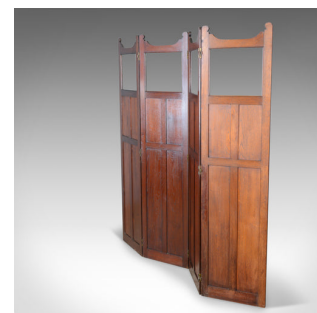

Antique Folding Screen, Edwardian, Four Panel, Walnut Room Divider, Circa 1910

DESCRIPTION

Our Stock # 18.5681

This is an antique folding screen, an English, Edwardian four panel design. A walnut room divider perfect as a photographer's prop, dating to the early 20th century, circa 1910.

- Classic walnut panelled design with glazed apertures to the top
- Quality, bi-fold, brass hinges allowing multiple configurations
- Both sides of the panel in good order throughout
- Swagged pediment adds an appealing look
- Ideal as a room divider or photographer's prop

A quality antique folding screen delivered ready for the home.

Search [London Fine for #18.5681](#), or scan the QR code for more photos and details

DIMENSIONS

Each Panel:

Max Width: 45.5cm (18")

Max Depth: 2cm (.75")