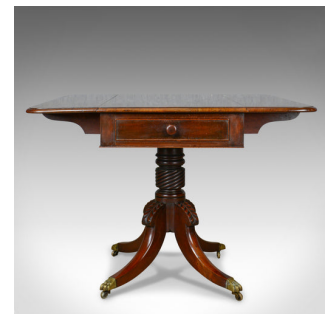

Antique Pembroke Table, Mahogany, English, Regency, Drop Flap, Circa 1820

DESCRIPTION

Our Stock # 18.5682

This is an antique Pembroke table in mahogany. An English, Regency drop flap dining table dating to the early 19th century, circa 1820.

- Fine example in select mahogany with attractive mid-tone palette
- Grain interest with desirable aged patina
- Elegant proportions and easily extended
- Raised on four swept legs with foliate carved, bump knees
- Riding upon the original, solid brass castors in hairy lion paw feet
- Frieze drawer to one end with faux drawer the other
- Dovetailed and cock-beaded, dressed with turned pull
- Extension leaves lift smoothly and rest upon shaped brackets
- Presenting a wonderfully patinated top of useful proportion
- Ideal as a side or games table or for intimate dining

Search [London Fine for #18.5682](#) , or scan the QR code for more photos and details

DIMENSIONS

Max Width: 104cm (41")
 Max Depth: 51.5cm (20.25")
 Max Height: 71.5cm (28.25")
 Extended Depth: 98cm (38.5")