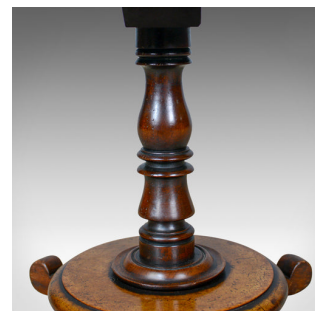

## Low, Antique Wine Table, English, Victorian, Lamp, Side, Mahogany, Circa 1850

**DESCRIPTION**

Our Stock # 18.5685

This is a low, antique wine table, an English, early Victorian lamp, or side, table in mahogany and dating to the mid 19th century, circa 1850.

- Attractive colour to the select mahogany
- Grain interest and a desirable aged patina
- Of quality stock and craftsmanship
- Circular top featuring moulded edge detail
- Raised on a stout, baluster turned column
- Anchored in a tiered platform standing upon scrolled legs

Classic Victorian 'squat' port table, ideal as a sofa companion. Solid joints and construction, delivered waxed, polished and ready for the home.

Search [London Fine for #18.5685](#), or scan the QR code for more photos and details