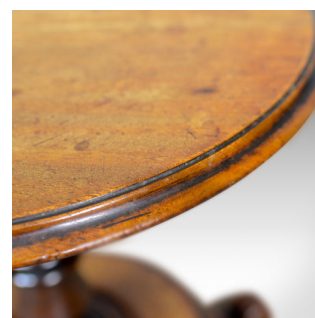

## Low, Antique Wine Table, English, Victorian, Lamp, Side, Mahogany, Circa 1850

**DESCRIPTION**

Our Stock # 18.5685

This is a low, antique wine table, an English, early Victorian lamp, or side, table in mahogany and dating to the mid 19th century, circa 1850.

- Attractive colour to the select mahogany
- Grain interest and a desirable aged patina
- Of quality stock and craftsmanship
- Circular top featuring moulded edge detail
- Raised on a stout, baluster turned column
- Anchored in a tiered platform standing upon scrolled legs

Classic Victorian 'squat' port table, ideal as a sofa companion. Solid joints and construction, delivered waxed, polished and ready for the home.

Search [London Fine for #18.5685](#), or scan the QR code for more photos and details