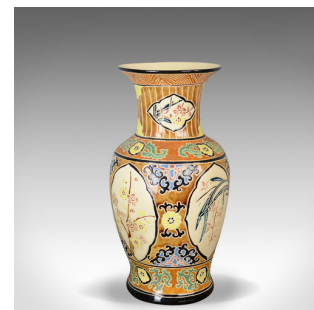

Large Vase, Vintage, Oriental, Baluster, Panel Scenes, Late 20th Century

DESCRIPTION

Our Stock # 18.5690

This is a large vase, a vintage oriental baluster vase highly decorated with panel scenes dating to the mid-late 20th century.

- Of classic form and in good proportion
- Of quality craftsmanship, free from damage
- Unmarked base displays some age
- Profusely decorated with panel scenes of foliate interest
- Incidental floral and geometric decoration on an earth ground
- Aesthetically pleasing and a delightful colour palette

An attractive vase ready for the home.

Search [London Fine for #18.5690](#) , or scan the QR code for more photos and details

DIMENSIONS

Max Width: 28cm (11")

Max Depth: 28cm (11")

Max Height: 52cm (20.5")