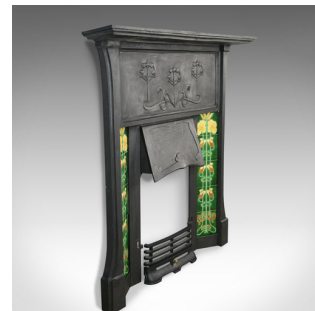

Vintage Cast Iron Fire Surround, Art Nouveau Taste, Late 20th Century

DESCRIPTION

Our Stock # 18.5712

This is a vintage cast iron fire surround in the Art Nouveau taste. A late 20th century mantel piece with ceramic tile flanks.

- In good proportion with a graphite finish
- In quality cast iron with fine detail
- Mantel over broad, classically decorated frieze
- Hammered shroud, shaped and projecting
- Flanked by quality ceramic tiles in the Art Nouveau style
- Flared to the foot with separate front fender

A super vintage, cast iron fire surround. Solid joints and construction, delivered polished and ready for the home.

Search [London Fine for #18.5712](#) , or scan the QR code for more photos and details

DIMENSIONS

Max Width: 110.5cm (43.5")
 Max Depth: 18cm (7")
 Max Height: 124cm (48.75")
 Internal Width: 40cm (15.75")
 Internal Depth: 14cm (5.5")
 Internal Height: 82cm (32.25")