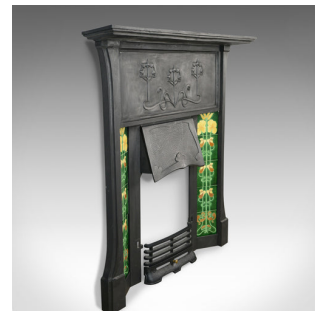

Vintage Cast Iron Fire Surround, Art Nouveau Taste, Late 20th Century

DESCRIPTION

Our Stock # 18.5712

This is a vintage cast iron fire surround in the Art Nouveau taste. A late 20th century mantel piece with ceramic tile flanks.

- In good proportion with a graphite finish
- In quality cast iron with fine detail
- Mantel over broad, classically decorated frieze
- Hammered shroud, shaped and projecting
- Flanked by quality ceramic tiles in the Art Nouveau style
- Flared to the foot with separate front fender

A super vintage, cast iron fire surround. Solid joints and construction, delivered polished and ready for the home.

Search [London Fine for #18.5712](#) , or scan the QR code for more photos and details

DIMENSIONS

Max Width: 110.5cm (43.5")
 Max Depth: 18cm (7")
 Max Height: 124cm (48.75")
 Internal Width: 40cm (15.75")
 Internal Depth: 14cm (5.5")
 Internal Height: 82cm (32.25")