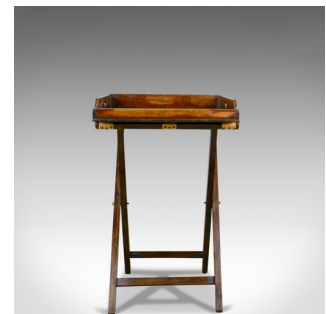

Antique Butler's Tray Table, English, Mahogany, Folding Stand, Circa 1900

DESCRIPTION

Our Stock # 18.5697

This is an antique butler's tray table, an English, mahogany tray on folding stand dating to the early 20th century, circa 1900.

- In good order with delightful colour and tone
- Grain interest in the wax polished finish
- Easily folds up for carrying or storing
- Of quality craftsmanship in select mahogany
- Dovetailed up-stand features classic carry handle apertures
- Classically scooped and lowered to one end of ease of serving
- Standing upon a stable frame of square section legs
- Braided webbing uniting the legs for stability when in use
- Stretchered 'X' frame with brass pins to the junctions

A super antique butler's tray with solid joints and construction. Delivered waxed, polished and ready for the home.

Search [London Fine for #18.569Z](#), or scan the QR code for more photos and details

DIMENSIONS

Max Width: 80cm (31.5")

Max Depth: 54cm (21.25")

Max Height: 85cm (33.5")