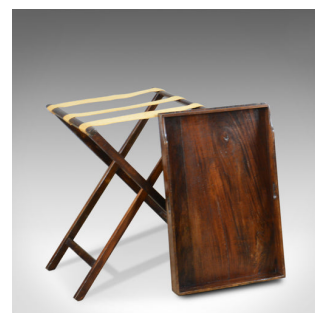

Antique Butler's Tray Table, Victorian, Mahogany, Folding Stand, Circa 1900

DESCRIPTION

Our Stock # 18.5699

This is an antique butler's tray table, a Victorian, mahogany tray on folding stand dating to the early 20th century, circa 1900.

- In good order with delightful colour and tone
- Grain interest in the wax polished finish
- Easily folds up for carrying or storing
- Of quality craftsmanship in select mahogany
- Dovetailed up-stand features classic carry handle apertures
- Classically scooped and lowered to one end of ease of serving
- Standing upon a stable frame of square section legs
- Braided webbing uniting the legs for stability when in use
- Stretchered 'X' frame with brass pins to the junctions

A super antique butler's tray with solid joints and construction. Delivered waxed, polished and ready for the home.

Search [London Fine for #18.5699](#) , or scan the QR code for more photos and details

DIMENSIONS

Max Width: 70.5cm (27.75")

Max Depth: 45cm (17.75")

Max Height: 78cm (30.75")