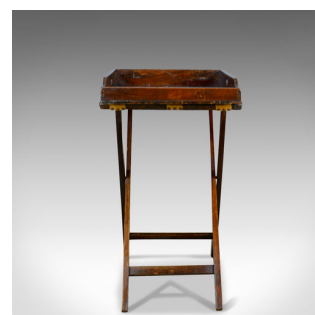

## Antique Butler's Tray Table, Victorian, Mahogany, Folding Stand, Circa 1900

### DESCRIPTION

Our Stock # 18.5699

This is an antique butler's tray table, a Victorian, mahogany tray on folding stand dating to the early 20th century, circa 1900.

- In good order with delightful colour and tone
- Grain interest in the wax polished finish
- Easily folds up for carrying or storing
- Of quality craftsmanship in select mahogany
- Dovetailed up-stand features classic carry handle apertures
- Classically scooped and lowered to one end of ease of serving
- Standing upon a stable frame of square section legs
- Braided webbing uniting the legs for stability when in use
- Stretchered 'X' frame with brass pins to the junctions

A super antique butler's tray with solid joints and construction. Delivered waxed, polished and ready for the home.

Search [London Fine for #18.5699](#) , or scan the QR code for more photos and details

### DIMENSIONS

Max Width: 70.5cm (27.75")

Max Depth: 45cm (17.75")

Max Height: 78cm (30.75")