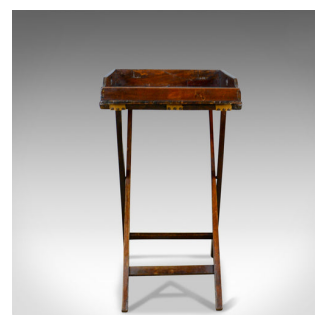

Antique Butler's Tray Table, Victorian, Mahogany, Folding Stand, Circa 1900

DESCRIPTION

Our Stock # 18.5699

This is an antique butler's tray table, a Victorian, mahogany tray on folding stand dating to the early 20th century, circa 1900.

- In good order with delightful colour and tone
- Grain interest in the wax polished finish
- Easily folds up for carrying or storing
- Of quality craftsmanship in select mahogany
- Dovetailed up-stand features classic carry handle apertures
- Classically scooped and lowered to one end of ease of serving
- Standing upon a stable frame of square section legs
- Braided webbing uniting the legs for stability when in use
- Stretchered 'X' frame with brass pins to the junctions

A super antique butler's tray with solid joints and construction. Delivered waxed, polished and ready for the home.

Search [London Fine for #18.5699](#) , or scan the QR code for more photos and details

DIMENSIONS

Max Width: 70.5cm (27.75")

Max Depth: 45cm (17.75")

Max Height: 78cm (30.75")