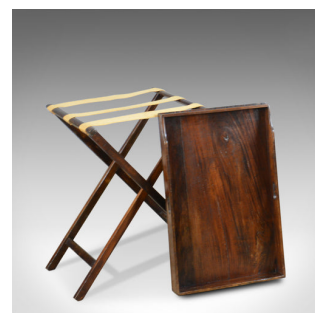

## Antique Butler's Tray Table, Victorian, Mahogany, Folding Stand, Circa 1900

### DESCRIPTION

Our Stock # 18.5699

This is an antique butler's tray table, a Victorian, mahogany tray on folding stand dating to the early 20th century, circa 1900.

- In good order with delightful colour and tone
- Grain interest in the wax polished finish
- Easily folds up for carrying or storing
- Of quality craftsmanship in select mahogany
- Dovetailed up-stand features classic carry handle apertures
- Classically scooped and lowered to one end of ease of serving
- Standing upon a stable frame of square section legs
- Braided webbing uniting the legs for stability when in use
- Stretchered 'X' frame with brass pins to the junctions

A super antique butler's tray with solid joints and construction. Delivered waxed, polished and ready for the home.

Search [London Fine for #18.5699](#) , or scan the QR code for more photos and details

### DIMENSIONS

Max Width: 70.5cm (27.75")

Max Depth: 45cm (17.75")

Max Height: 78cm (30.75")