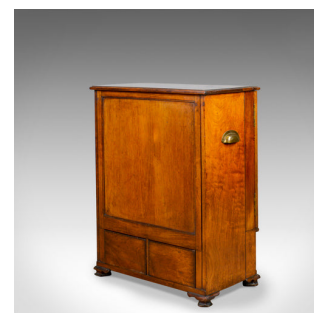

Small, Antique, Wellington Chest, Oak, Fruitwood, Campaign, Specimen c.1890

**DESCRIPTION**

Our Stock # 18.5710

This is a small, antique Wellington chest. An English, oak and fruitwood, campaign chest of drawers dating to the late 19th century, circa 1890.

- Delightful, small Wellington chest
- Rich, warm hues to the oak and fruitwood
- Grain interest, good colour and a desirable aged patina
- Standing upon shaped bracket feet and fitted with cup carry handles
- The top displays well with modest edge moulding
- The suite of four drawers dressed with later brass, batwing handles
- The side panels retain the lower slide bolts with upper lock absent
- A pair of lower, deeper drawers with original carved pulls, lock absent

An antique Wellington chest that's unusual to find this small. Solid joints and construction, delivered waxed, polished and ready for the home.

Search [London Fine for #18.5710](#) , or scan the QR code for more photos and details

**DIMENSIONS**

Max Width: 53.5cm (21")

Max Depth: 30.5cm (12")

Max Height: 69cm (27.25")