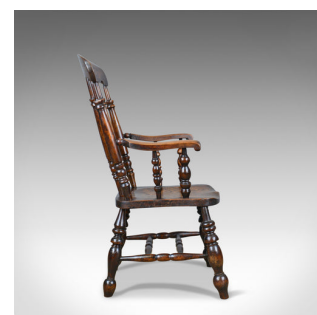

Antique Elbow Chair, English, Victorian, Stick Back Windsor, Elm, Circa 1880

**DESCRIPTION**

Our Stock # 18.5727

This is an antique elbow chair, an English, Victorian stick-back Windsor chair in elm dating to the late 19th century, circa 1880.

- Appealing colour and a desirable aged patina
- Grain interest to the thick elm, saddle seat slab
- Attractive, notched bar crest rail
- Beautifully turned spindles to the backrest
- Shaped armrests supported by turned spindles
- Raised on stout baluster legs on onion feet
- United by flared double 'H' stretcher

A delightful antique elbow chair with solid joints and construction. Delivered waxed, polished and ready for the home.

Search [London Fine for #18.5727](#) , or scan the QR code for more photos and details