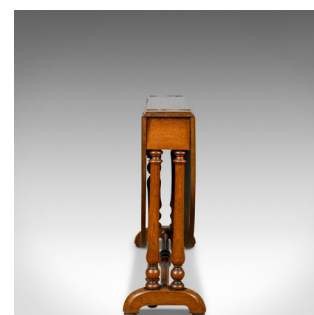

Antique, Arts & Crafts Sutherland Table, Liberty-Esque, occasional, centre
c1900

DESCRIPTION

Our Stock # 18.5734

This is an antique, Arts and Crafts Sutherland table, an English, Liberty-esque, display, lamp occasional or centre table dating to circa 1900.

- Beautifully crafted antique, Arts and Crafts table
- English oak in warm, rich hues and a wax polished finish
- Grain interest highlighted by wisps of medullary rays
- Suitably narrow when folded for use as a side table
- Attractive, hand-carved border detail featuring ripe fruit in a classical manner
- Raised on attractive turned legs united by a turned stretcher

A desirable antique Arts and Crafts Sutherland table. Solid joints and construction, delivered waxed, polished and ready for the home.

Search [London Fine for #18.5734](#) , or scan the QR code for more photos and details

DIMENSIONS

Max Width: 91cm (35.75")
Min Depth: 17cm (6.75")
Max Depth: 119.5cm (47")
Max Height: 65.5cm (25.75")