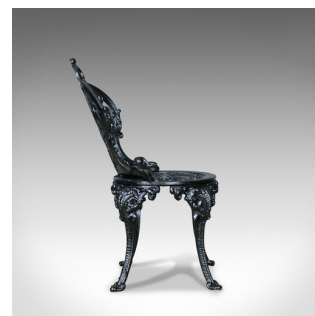

## Heavy Vintage Garden Chair, Cast Iron, Traditional, English, Seat Mid C20th

**DESCRIPTION**

Our Stock # 18.5471

This is a heavy, vintage garden chair in cast iron, a traditional foundry cast English seat dating to the mid 20th century.

- Extremely heavy casting at over 50lbs, (23Kg) - it will not blow over in the wind
- Finished in a traditional black paint
- Profusely decorated in the Victorian manner
- A central plaque depicts a reclined figure feeding a bird
- Shaped backrest with scrolls, swags and foliate details
- Attractive pierced, circular seat panel
- Raised on cabriole legs all round with elaborate knee casting

An attractive vintage garden chair in cast iron and of good proportion. Solid joints and construction, delivered ready for the home.

Search [London Fine for #18.5471](#) , or scan the [QR code](#) for more photos and details