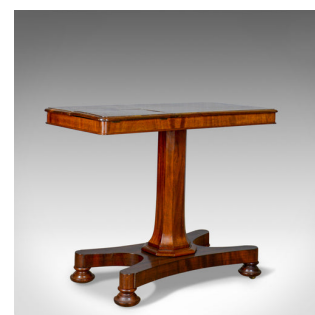

Antique Reading Table, Duet Music Stand, Manner of Gillows, Victorian Circa 1870

DESCRIPTION

Our Stock # 18.5480

This is an antique reading table or duet music stand in the manner of Gillows, an English, Victorian, mahogany table dating to the mid 19th century, circa 1870.

- Classic lines and of good proportion
- Good consistent colour with a wax polished finish
- Grain interest with a desirable aged patina
- Sliding top with a smooth action
- Rises and falls for height comfort
- A pair of opposing, ratchet adjustable book rests
- Quality brass ferrules to locate pins of book bars that store within
- Very minor deflection to one rest that does not detract
- Raised on a delightful, faceted, flared trumpet pillar
- Anchored to a shaped platform base
- Riding upon hidden solid brass castors

Search [London Fine for #18.5480](#) , or scan the QR code for more photos and details

DIMENSIONS

Max Width: 91cm (35.75")

Max Depth: 45cm (17.75")

Max Height: 73cm (28.75")