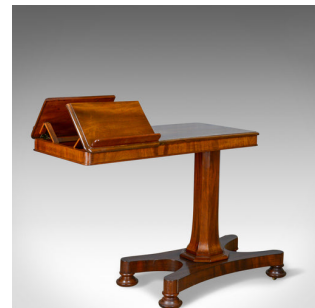

## Antique Reading Table, Duet Music Stand, Manner of Gillows, Victorian Circa 1870

### DESCRIPTION

Our Stock # 18.5480

This is an antique reading table or duet music stand in the manner of Gillows, an English, Victorian, mahogany table dating to the mid 19th century, circa 1870.

- Classic lines and of good proportion
- Good consistent colour with a wax polished finish
- Grain interest with a desirable aged patina
- Sliding top with a smooth action
- Rises and falls for height comfort
- A pair of opposing, ratchet adjustable book rests
- Quality brass ferrules to locate pins of book bars that store within
- Very minor deflection to one rest that does not detract
- Raised on a delightful, faceted, flared trumpet pillar
- Anchored to a shaped platform base
- Riding upon hidden solid brass castors

### DIMENSIONS

Max Width: 91cm (35.75")

Max Depth: 45cm (17.75")

Max Height: 73cm (28.75")