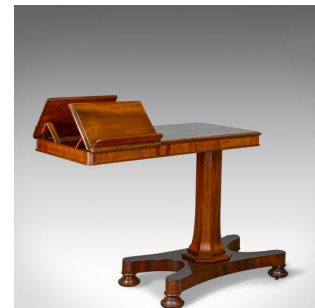

Antique Reading Table, Duet Music Stand, Manner of Gillows, Victorian Circa 1870

DESCRIPTION

Our Stock # 18.5480

This is an antique reading table or duet music stand in the manner of Gillows, an English, Victorian, mahogany table dating to the mid 19th century, circa 1870.

- Classic lines and of good proportion
- Good consistent colour with a wax polished finish
- Grain interest with a desirable aged patina
- Sliding top with a smooth action
- Rises and falls for height comfort
- A pair of opposing, ratchet adjustable book rests
- Quality brass ferrules to locate pins of book bars that store within
- Very minor deflection to one rest that does not detract
- Raised on a delightful, faceted, flared trumpet pillar
- Anchored to a shaped platform base
- Riding upon hidden solid brass castors

Search [London Fine for #18.5480](#) , or scan the QR code for more photos and details

DIMENSIONS

Max Width: 91cm (35.75")

Max Depth: 45cm (17.75")

Max Height: 73cm (28.75")