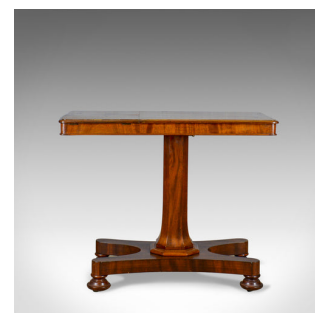

Antique Reading Table, Duet Music Stand, Manner of Gillows, Victorian Circa 1870

DESCRIPTION

Our Stock # 18.5480

This is an antique reading table or duet music stand in the manner of Gillows, an English, Victorian, mahogany table dating to the mid 19th century, circa 1870.

- Classic lines and of good proportion
- Good consistent colour with a wax polished finish
- Grain interest with a desirable aged patina
- Sliding top with a smooth action
- Rises and falls for height comfort
- A pair of opposing, ratchet adjustable book rests
- Quality brass ferrules to locate pins of book bars that store within
- Very minor deflection to one rest that does not detract
- Raised on a delightful, faceted, flared trumpet pillar
- Anchored to a shaped platform base
- Riding upon hidden solid brass castors

Search [London Fine for #18.5480](#) , or scan the QR code for more photos and details

DIMENSIONS

Max Width: 91cm (35.75")

Max Depth: 45cm (17.75")

Max Height: 73cm (28.75")