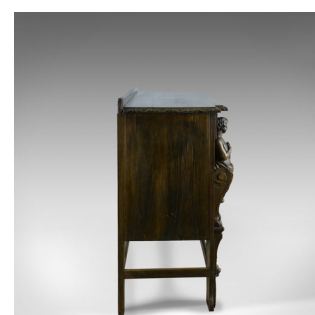

Large Carved Oak Cabinet, English Sideboard, Jacobean Revival Cupboard,
c.1940

DESCRIPTION

Our Stock # 18.5669

This is a large carved oak cabinet, an English sideboard, a Jacobean Revival cupboard dating to the mid 20th century, circa 1940.

- English oak in rich, dark hues
- Grain interest and a desirable aged patina
- Early 20th century Jacobean revival
- Profusely carved with figure heads, lion masks and fruiting foliage
- Planked top with modest up-stand to the rear and carved edge moulding
- A pair of carved field panel doors centring on lion masks with brass loops
- Flanked by carved figures on corbel mounts
- Working locks and key secure the cabinet closed
- Opening the doors reveals voluminous storage within
- The cabinet raised upon broad legs untied by box stretcher

Search [London Fine for #18.5669](#), or scan the QR code for more photos and details

DIMENSIONS

Max Width: 152cm (59.75")

Max Depth: 50.75cm (20")

Height: 95cm (37.5")

Plus Upstand: 3cm (1.25")