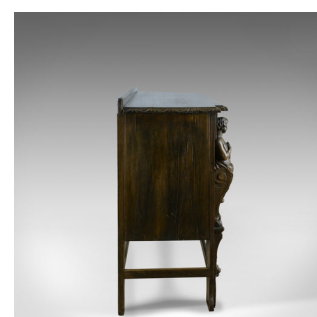

Large Carved Oak Cabinet, English Sideboard, Jacobean Revival Cupboard,  
c.1940

**DESCRIPTION**

Our Stock # 18.5669

This is a large carved oak cabinet, an English sideboard, a Jacobean Revival cupboard dating to the mid 20th century, circa 1940.

- English oak in rich, dark hues
- Grain interest and a desirable aged patina
- Early 20th century Jacobean revival
- Profusely carved with figure heads, lion masks and fruiting foliage
- Planked top with modest up-stand to the rear and carved edge moulding
- A pair of carved field panel doors centring on lion masks with brass loops
- Flanked by carved figures on corbel mounts
- Working locks and key secure the cabinet closed
- Opening the doors reveals voluminous storage within
- The cabinet raised upon broad legs untied by box stretcher

Search [London Fine for #18.5669](#), or scan the QR code for more photos and details

**DIMENSIONS**

Max Width: 152cm (59.75")

Max Depth: 50.75cm (20")

Height: 95cm (37.5")

Plus Upstand: 3cm (1.25")