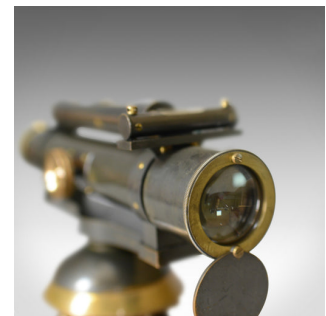

Vintage Surveyors Level in Case, Scientific Instrument, John Davis and Son c1940

DESCRIPTION

Our Stock # 18.5691

This is a vintage surveyor's level in case, an English scientific instrument, an item of surveying equipment by renowned manufacturer John Davis & Son (Derby) Ltd and dating to circa 1940.

- A super instrument in good order
- Makes for a super desk ornament – the perfect gift for those of an engineering mind
- In the original mahogany fitted box, lock present, key absent
- Original maker's label to inside of lid
- Swivel dust cover to objective lens
- Spirit levels mounted to the top
- Quality brass and bronze mechanics
- Free standing or could be mounted to a tripod

A very nice example of a vintage theodolite.

Search [London Fine for #18.5691](#) , or scan the QR code for more photos and details

DIMENSIONS

Max Width: 34.5cm (13.5")

Max Depth: 15cm (6")

Max Height: 21cm (8.25")