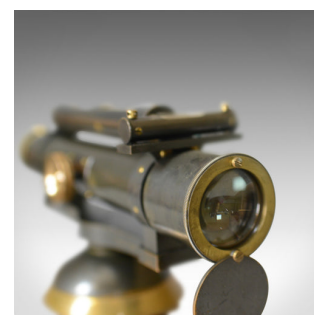

Vintage Surveyors Level in Case, Scientific Instrument, John Davis and Son c1940

DESCRIPTION

Our Stock # 18.5691

This is a vintage surveyor's level in case, an English scientific instrument, an item of surveying equipment by renowned manufacturer John Davis & Son (Derby) Ltd and dating to circa 1940.

- A super instrument in good order
- Makes for a super desk ornament – the perfect gift for those of an engineering mind
- In the original mahogany fitted box, lock present, key absent
- Original maker's label to inside of lid
- Swivel dust cover to objective lens
- Spirit levels mounted to the top
- Quality brass and bronze mechanics
- Free standing or could be mounted to a tripod

A very nice example of a vintage theodolite.

Search [London Fine for #18.5691](#) , or scan the QR code for more photos and details

DIMENSIONS

Max Width: 34.5cm (13.5")

Max Depth: 15cm (6")

Max Height: 21cm (8.25")