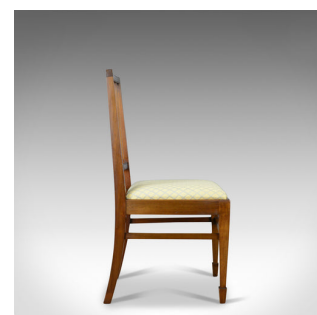

Set of Four Antique Dining Chairs, Mahogany, Edwardian Sheraton Revival
c.1910

DESCRIPTION

Our Stock # 18.5701

This is a set of four antique dining chairs in mahogany, Edwardian Sheraton Revival, English circa 1910.

- An attractive set of four, English, early 20th century dining chairs
- Of good consistent colour and fine order throughout
- Displaying Sheraton influence with clean lines and good proportion
- Rising from elegant tapered legs over arrow feet
- A high level, three-quarter stretcher with the rear legs gently swept
- Simple, elegant backrests featuring central, marquetry paterae
- Traditionally stuffed drop-in seat pads
- Recently reupholstered quality textile
- Easily recovered to suit any décor
- Solidly jointed and robust throughout - ideal for regular use
- Well executed design displaying quality craftsmanship

Search [London Fine for #18.5701](#) , or scan the QR code for more photos and details

DIMENSIONS

- Max Width: 47cm (18.5")
- Max Depth: 47cm (18.5")
- Max Height: 93cm (36.5")
- Seat Width: 43cm (17")
- Seat Depth: 40cm (15.75")
- Seat Height: 45.75cm (18")