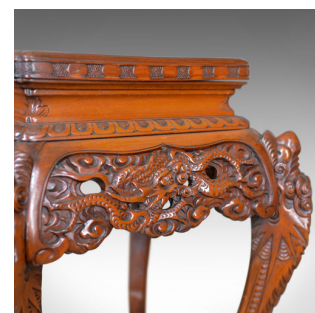

Vintage Pedestal Table, Carved, Oriental, Chinese Elm, Side, Plant Stand, C20th

DESCRIPTION

Our Stock # 18.5711

This is a vintage pedestal table, a carved oriental Chinese elm side table or plant stand dating to the mid-late 20th century.

- Profusely carved with a rouge, wax, polished finish
- Classic oriental styling in good proportion
- Useful size for both display or as a sofa companion
- Broad top framed with a bands of lozenge decoration
- Pinched above a generous, pierced frieze
- Carved with fire breathing dragons
- Raised on stout, tapering cabriole legs
- Carved in the form of dragons rising
- United by a lower tier stretcher and standing upon scrolled feet

A well executed table of interest. Solid joints and construction, delivered waxed, polished and ready for the home.

Search [London Fine for #18.5711](#) , or scan the QR code for more photos and details

DIMENSIONS

Max Width: 51cm (20")

Max Depth: 51cm (20")

Max Height: 74cm (29.25")