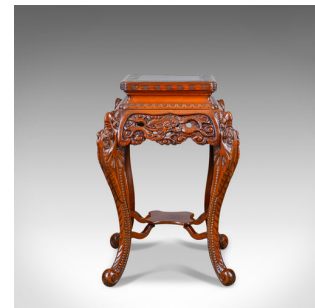

Vintage Pedestal Table, Carved, Oriental, Chinese Elm, Side, Plant Stand, C20th

DESCRIPTION

Our Stock # 18.5711

This is a vintage pedestal table, a carved oriental Chinese elm side table or plant stand dating to the mid-late 20th century.

- Profusely carved with a rouge, wax, polished finish
- Classic oriental styling in good proportion
- Useful size for both display or as a sofa companion
- Broad top framed with a bands of lozenge decoration
- Pinched above a generous, pierced frieze
- Carved with fire breathing dragons
- Raised on stout, tapering cabriole legs
- Carved in the form of dragons rising
- United by a lower tier stretcher and standing upon scrolled feet

A well executed table of interest. Solid joints and construction, delivered waxed, polished and ready for the home.

Search [London Fine for #18.5711](#) , or scan the QR code for more photos and details

DIMENSIONS

Max Width: 51cm (20")

Max Depth: 51cm (20")

Max Height: 74cm (29.25")