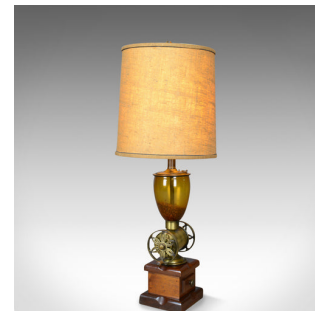

Pair of Large Vintage Table Lamps in the form of Coffee Grinders, Late C20th

DESCRIPTION

Our Stock # 18.5754

This is a pair of large vintage table lamps in the form of coffee grinders, two side lights dating to the late 20th century.

- Attractive pair of table lamps
- Ideal for the home or coffee shop
- Large hessian style shades emit a warm glow
- Glass bowls part filled with coffee beans
- Over well executed faux grinder bases

A super, decorative pair of vintage table lamps. Ready for illumination.

Search [London Fine for #18.5754](#), or scan the QR code for more photos and details

DIMENSIONS

Max Width: 38cm (15")

Max Depth: 38cm (15")

Max Height: 102cm (40.25")