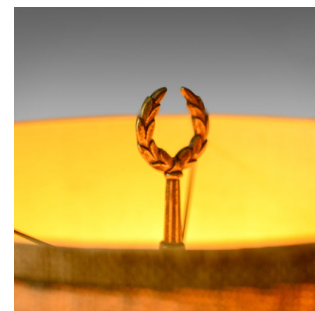

Pair of Large Vintage Table Lamps in the form of Coffee Grinders, Late C20th

DESCRIPTION

Our Stock # 18.5754

This is a pair of large vintage table lamps in the form of coffee grinders, two side lights dating to the late 20th century.

- Attractive pair of table lamps
- Ideal for the home or coffee shop
- Large hessian style shades emit a warm glow
- Glass bowls part filled with coffee beans
- Over well executed faux grinder bases

A super, decorative pair of vintage table lamps. Ready for illumination.

Search [London Fine for #18.5754](#), or scan the QR code for more photos and details

DIMENSIONS

Max Width: 38cm (15")

Max Depth: 38cm (15")

Max Height: 102cm (40.25")