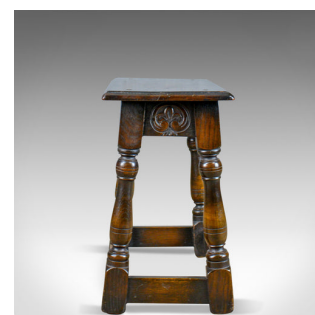

Antique Joint Stool, English, Oak, Edwardian, Jacobean Revival, Early C20th

DESCRIPTION

Our Stock # 18.5759

This is an antique joint stool, an English, oak, Edwardian Jacobean revival stool dating to the early 20th century, Circa 1910.

- Single plank top in English oak with moulded edge detail
- Wisps of medullary rays and grain interest with good colour
- Raised on stout, ring turned baluster legs
- Generous box stretcher and guilloche carved frieze
- Pegged joints in a very stable construction

A charming stool or side table with solid joints and construction. Delivered Waxed, polished and ready for the home.

Search [London Fine for #18.5759](#), or scan the QR code for more photos and details

DIMENSIONS

Max Width: 56cm (22")

Max Depth: 26cm (10.25")

Max Height: 45cm (17.75")