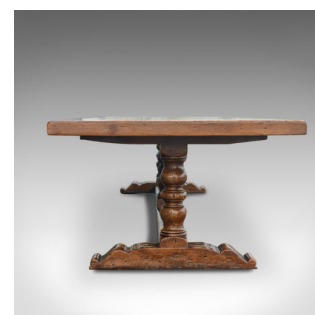

## Very Large English Refectory Table in the Jacobean Manner, 14 Foot Long Seats 20

### DESCRIPTION

Our Stock # 18.5762

This is a very large English refectory table in the Jacobean manner, a 4.25M/14 foot long, solid oak dining table seating 16-20, crafted in the late 20th century.

- Of superior quality and country house proportions
- The oak displays well with a lustrous wax polished finish
- The top 2.25 inches thick and extremely heavy
- Beautifully aged with grain interest throughout
- Standing upon three stout, baluster turned legs
- With broad platform feet either end united by a substantial stretcher

A belting example of contemporary English craftsmanship in a monumental table. Solid joints and construction, delivered waxed, polished and ready for the home.

Search [London Fine for #18.5762](#) , or scan the QR code for more photos and details